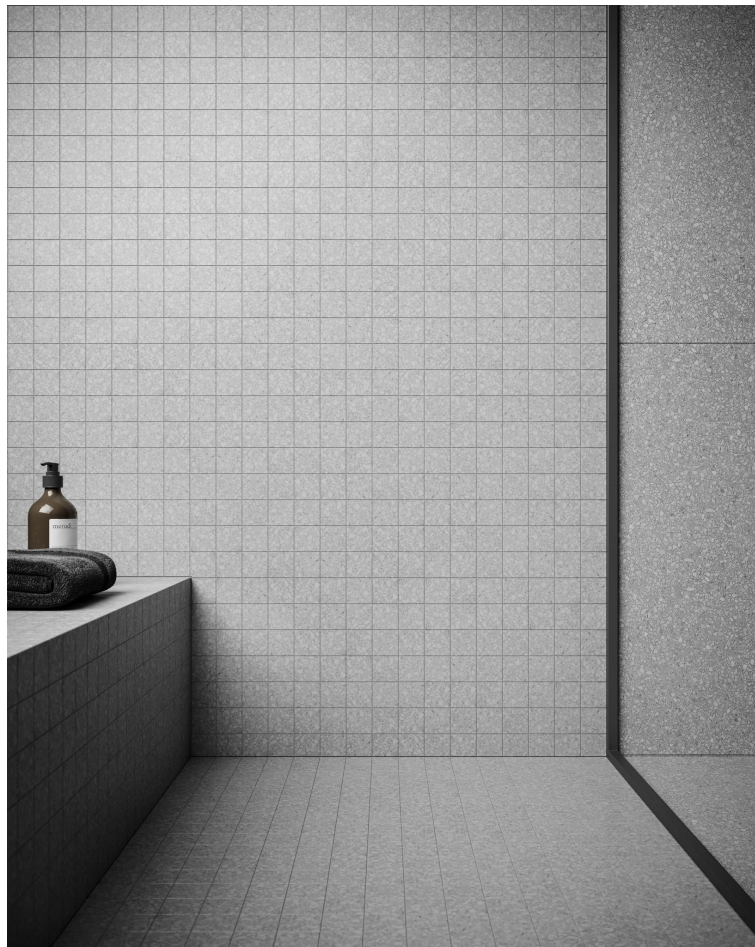

SERIES STATION

Terrazo | | Color Body Porcelain

A tribute to the beautiful Venetian Terrazzo.

PRODUCTS

Station 32x32 Ash
 32"x32" | Color Body Porcelain

Station 32x32 Shadow
 32"x32" | Color Body Porcelain

Station 32x32 Ivory
 32"x32" | Color Body Porcelain

Station 32x32 Pearl
 32"x32" | Color Body Porcelain

Station 12x24 Ash
 12"x24" | Color Body Porcelain

Station 12x24 Ivory
 12"x24" | Color Body Porcelain

Station 12x24 Pearl
 12"x24" | Color Body Porcelain

Station 12x24 Shadow
 12"x24" | Color Body Porcelain

Station 10x24 Ash Half Hexagon
 10"x24" | Color Body Porcelain

Station 10x24 Pearl Half Hexagon
 10"x24" | Color Body Porcelain

Station 10x24 Shadow Half Hexagon
 10"x24" | Color Body Porcelain

Station 10x24 Ivory Half Hexagon
 10"x24" | Color Body Porcelain

Station 3x24 Pearl Bullnose
3"x24" | Color Body Porcelain

Station 3x24 Ivory Bullnose
3"x24" | Color Body Porcelain