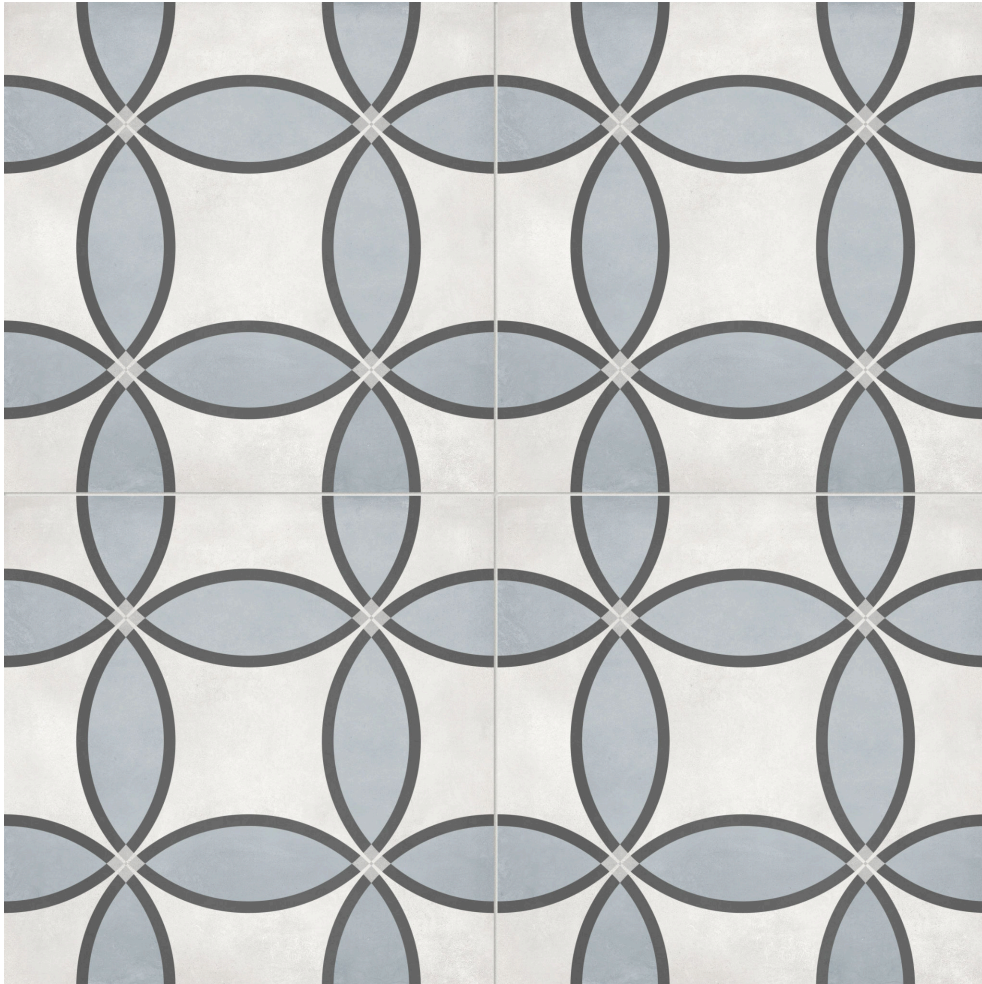

# FORM 8X8 TIDE ZENITH

---

Tile | 8"x8" | Pressed Glazed Porcelain

**TECHNICAL DATA**

CODE: AC4500-07690

NAME: Form 8x8 Tide Zenith

SERIES: Form AC

SIZE: 8"x8"

FAMILY: Tile

SUITABLE FOR: Indoor| Outdoor

TPOLOGY: Pressed Glazed Porcelain

THICKNESS: 9mm

TYPE OF PIECE: Field Tile

USE: Floor and Wall

NOTES: This product is special order and cannot be cancelled, returned, or refunded.