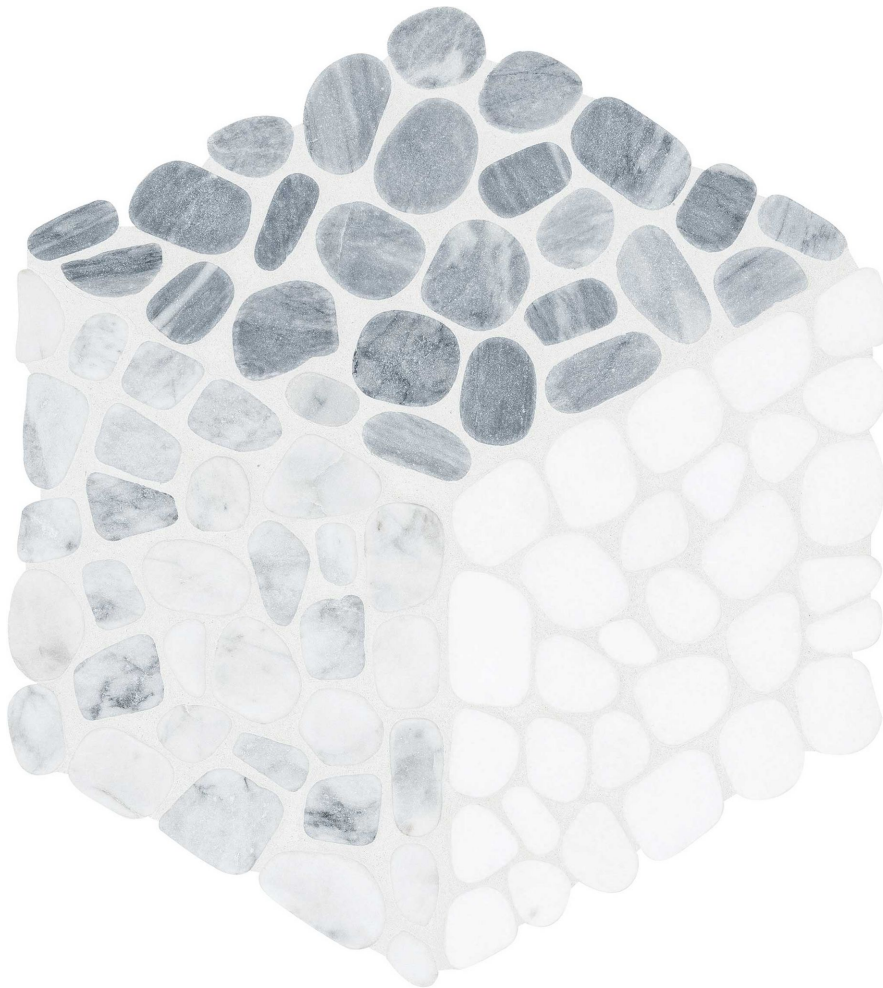

PRODUCT

CABANA RIVER NODE PEBBLE

Stone | 10.2"×11.8" | Marble

TECHNICAL DATA

CODE: AS5001-04480

NAME: Cabana River Node Pebble

SERIES: Cabana

SIZE: 10.2"×11.8"

FINISH: Tumbled

FAMILY: Stone

SUITABLE FOR: Indoor|Shower

TPOLOGY: Marble

TYPE OF PIECE: Mosaic

USE: Floor and Wall

NOTES: Mosaic sheet sizes are nominal and may vary slightly due to standard manufacturing tolerances.