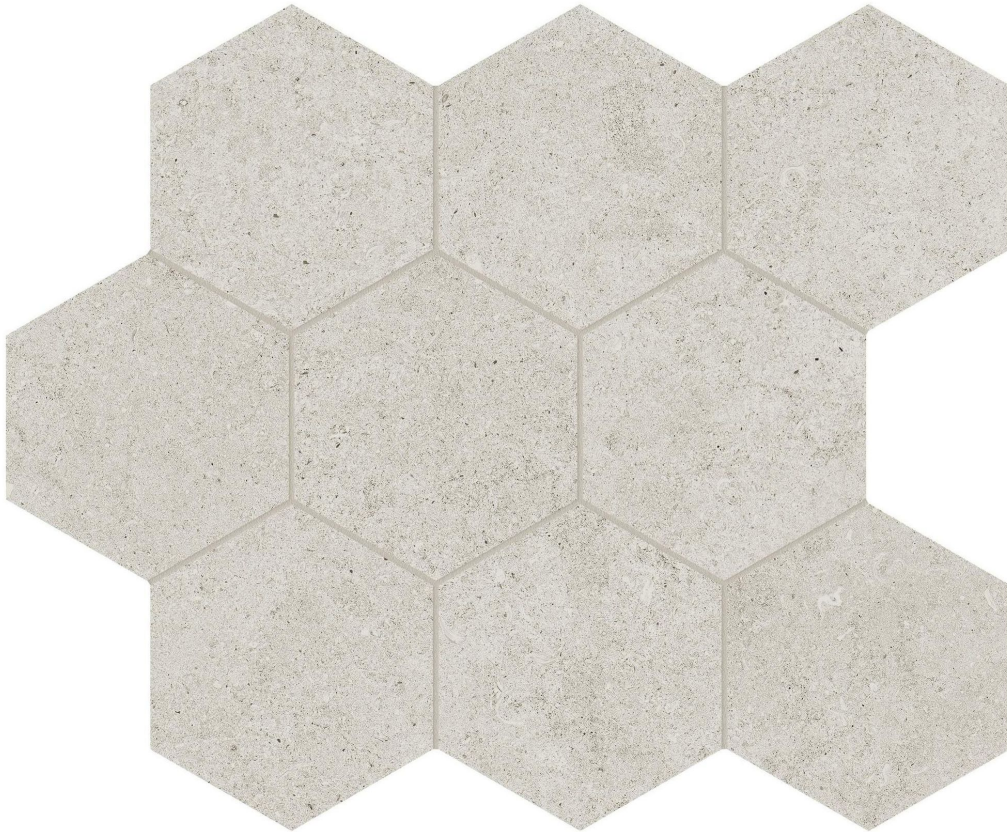

PRODUCT

LITHOFORM 4\'' HEX CROSSCUT COAST

Tile | 10.5"x12" | Porcelain

TECHNICAL DATA

CODE: AC8510-00320

NAME: Lithoform 4" Hex Crosscut Coast

SERIES: Lithoform

SIZE: 10.5"x12"

FINISH: Organic Matte

LOOK: Stone Look

EDGE: Rectified

FAMILY: Tile

STYLE: Contemporary

SUITABLE FOR: Indoor| Outdoor

TPOLOGY: Porcelain

TYPE OF PIECE: Mosaic