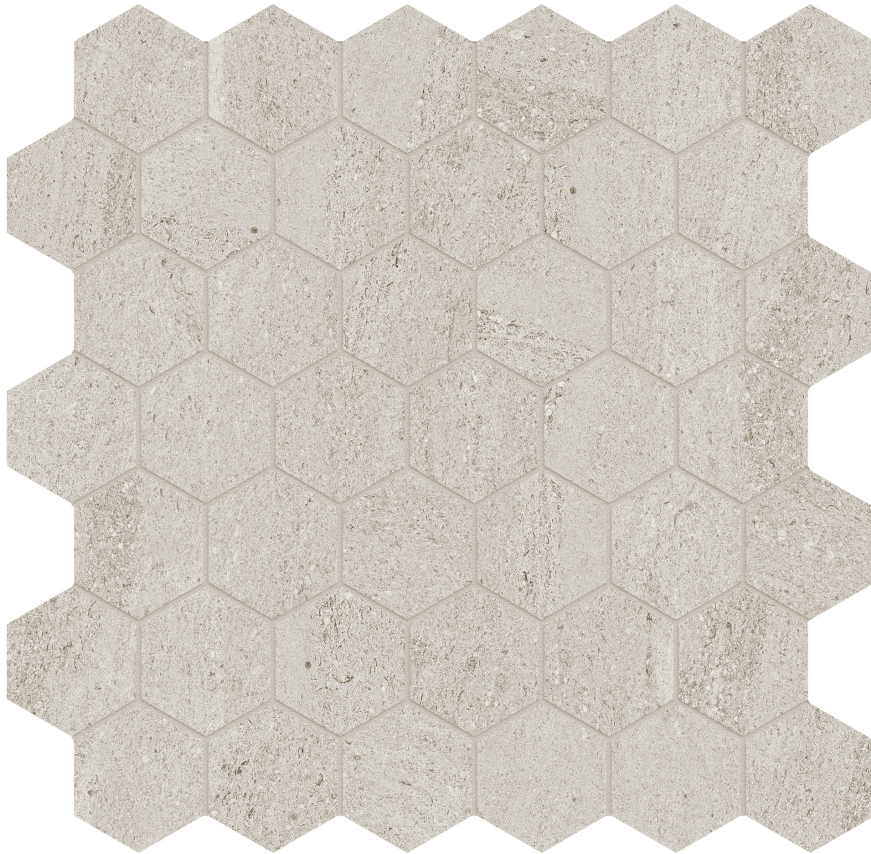

# LITHOFORM 2\'' HEX VEINCUT COAST

---

Tile | 12"x12" | Porcelain

## TECHNICAL DATA

CODE: AC8510-00360

NAME: Lithoform 2" Hex Veincut Coast

SERIES: Lithoform

SIZE: 12"x12"

FINISH: Organic Matte

LOOK: Stone Look

EDGE: Rectified

FAMILY: Tile

STYLE: Contemporary

SUITABLE FOR: Indoor| Outdoor

TPOLOGY: Porcelain

TYPE OF PIECE: Mosaic

USE: Floor and Wall

NOTES: This product is special order and cannot be cancelled, returned, or refunded.