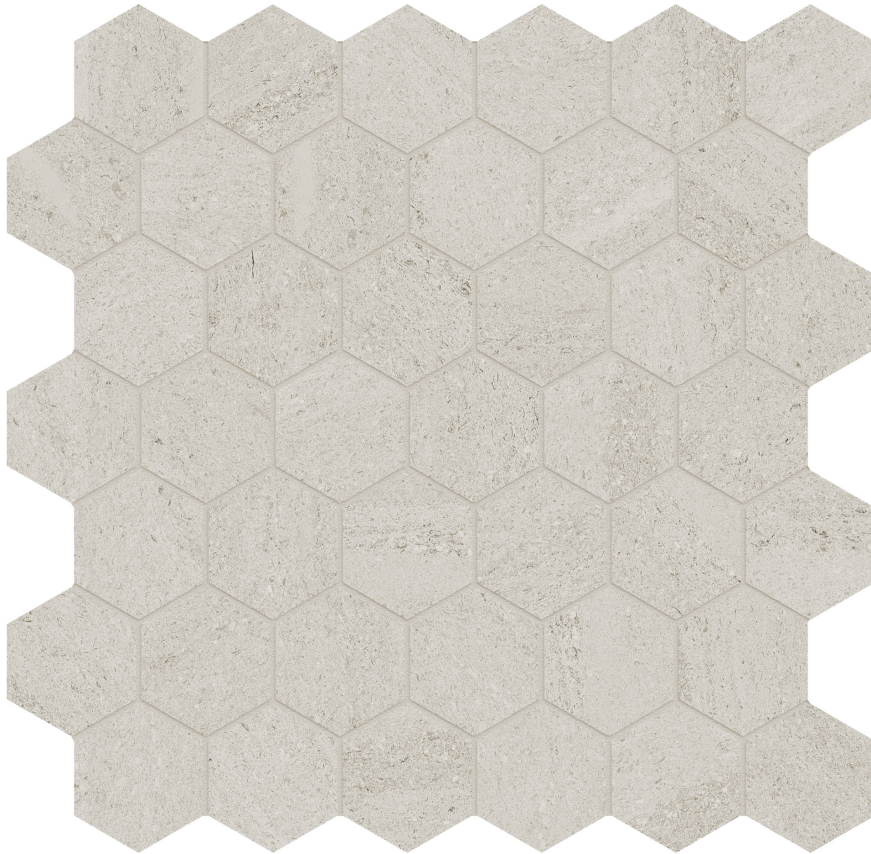

PRODUCT

LITHOFORM 2\" HEX VEINCUT DUNES

Tile | 12"x12" | Porcelain

TECHNICAL DATA

CODE: AC8510-00350

NAME: Lithoform 2" Hex Veincut Dunes

SERIES: Lithoform

SIZE: 12"x12"

FINISH: Organic Matte

LOOK: Stone Look

EDGE: Rectified

FAMILY: Tile

STYLE: Contemporary

SUITABLE FOR: Indoor| Outdoor

TPOLOGY: Porcelain

TYPE OF PIECE: Mosaic