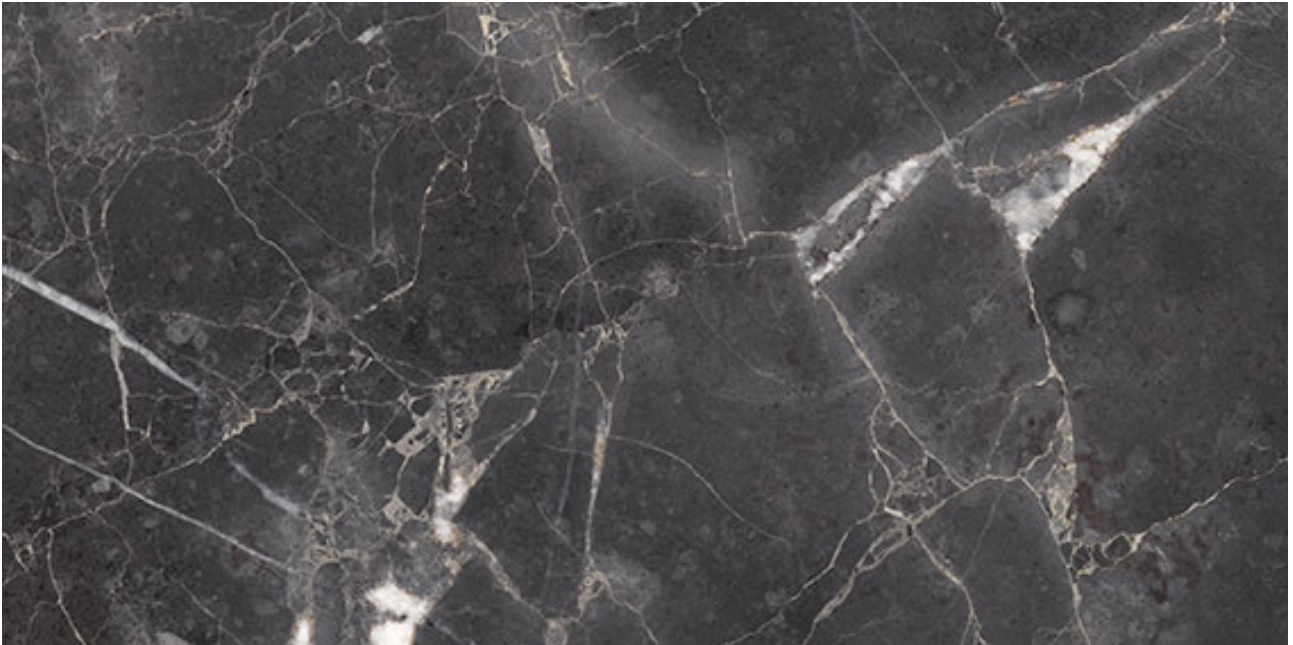

PRODUCT

ROYAL STONEWORKS 12X24 TUSCAN FORGE VEIN HONED

12"x24" | Porcelain | Tile

TECHNICAL DATA

CODE: QUSW-TF-5H
NAME: Royal Stoneworks 12X24 Tuscan Forge Vein Honed
SERIES: Royal Stoneworks
SIZE: 12"x24"
FINISH: Honed
LOOK: Stone Look
EDGE: Rectified
FAMILY: Tile
FROST RESISTANCE: Yes
SHADE VARIATION: V3
STYLE: Contemporary
SUITABLE FOR: Indoor|Shower
TYPOLOGY: Porcelain
TYPE OF PIECE: Field Tile
USE: Floor and Wall