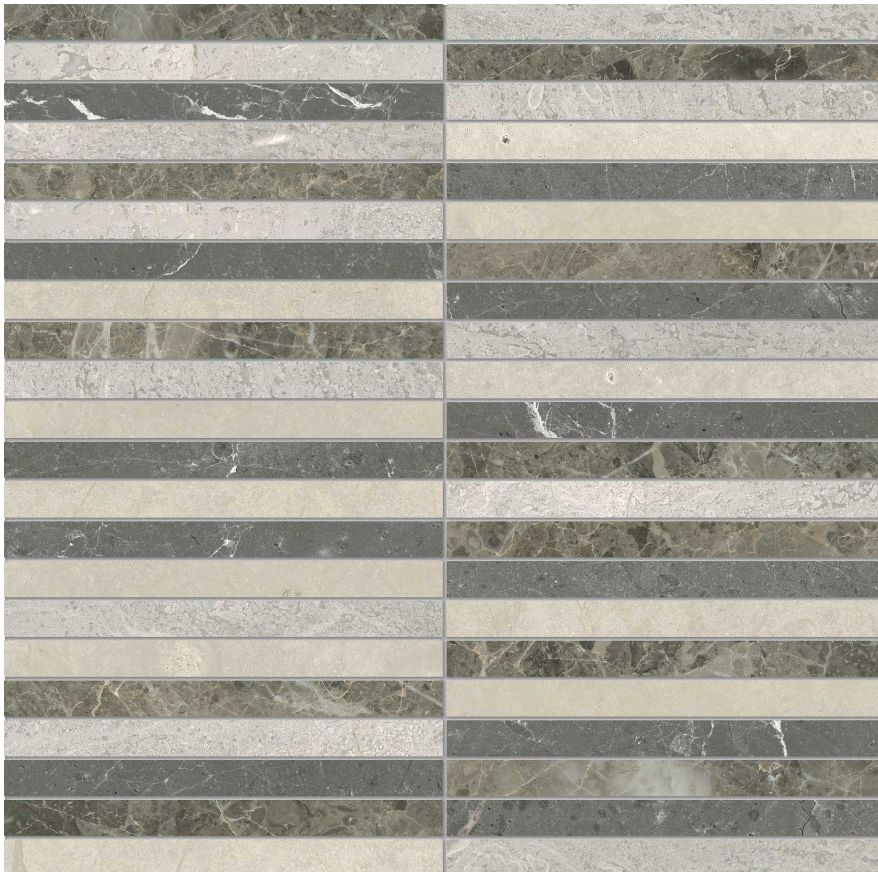

PRODUCT

UTOPIO .5X6 STACKED TERRA MOSAIC

11.65"x11.8" | Natural Stone | Stone

TECHNICAL DATA

CODE: AS5001-04310

NAME: Utopio .5x6 Stacked Terra Mosaic

SERIES: Utopio

SIZE: 11.65"x11.8"

FINISH: Polished & Honed

FAMILY: Stone

MOSAIC TYPE: 0.5"x6"

SUITABLE FOR: Indoor|Shower

TPOLOGY: Natural Stone

TYPE OF PIECE: Mosaic

USE: Floor and Wall

NOTES: Mosaic sheet sizes are nominal and may vary slightly due to standard manufacturing tolerances.