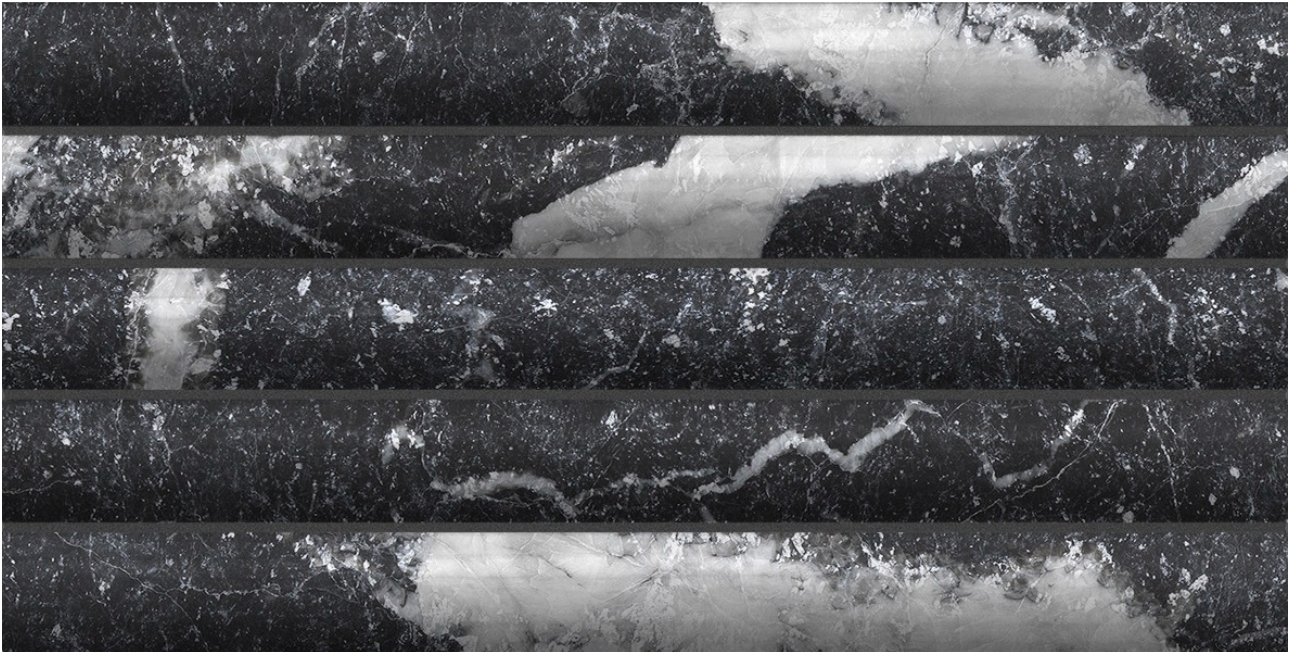

# OBSESSION 5X10 NERO

---

5"x10" | Glazed Porcelain | Tile

**ROOM SCENES**

**TECHNICAL DATA**

CODE: QUOB-NE-2  
NAME: Obsession 5x10 Nero  
SERIES: Obsession  
SIZE: 5"x10"  
FINISH: Matt  
LOOK: Marble Look  
BREAKING STRENGHT:  $\geq 1300$  N  
CHEMICAL RESISTANCE: GA GLA GHA  
DCOF:  $> 0.42$   
FAMILY: Tile  
FROST RESISTANCE: Yes  
MOHS: 6  
PEI: 3  
R VALUE: R9  
SHADE VARIATION: V1  
STAIN RESISTANCE: 5  
STYLE: Classic  
SUITABLE FOR: Backsplash|Indoor|Shower  
TYPOLOGY: Glazed Porcelain  
THICKNESS: 9 mm  
TYPE OF PIECE: Field Tile  
USE: Wall only  
NOTES: 32 graphic variations