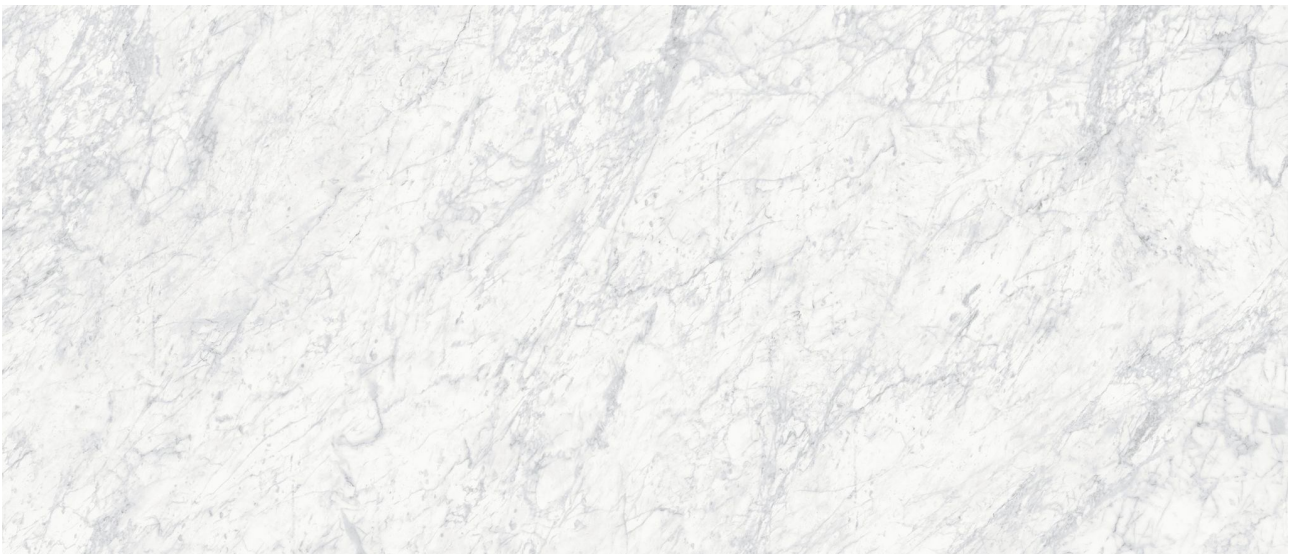

PRODUCT
ROYAL STONEWORKS 48X110 OLD WORLD BIANCO
POLISHED

48"x110" | Sintered Slab | Tile

TECHNICAL DATA

CODE: QUSW-OW-2P
NAME: Royal Stoneworks 48X110 Old World Bianco Polished
SERIES: Royal Stoneworks
SIZE: 48"x110"
FINISH: Polished
LOOK: Stone Look
EDGE: Rectified
FAMILY: Tile
FROST RESISTANCE: Yes
SHADE VARIATION: V3
STYLE: Contemporary
SUITABLE FOR: Indoor|Shower
TYPOLOGY: Sintered Slab
TYPE OF PIECE: Field Tile
USE: Floor and Wall