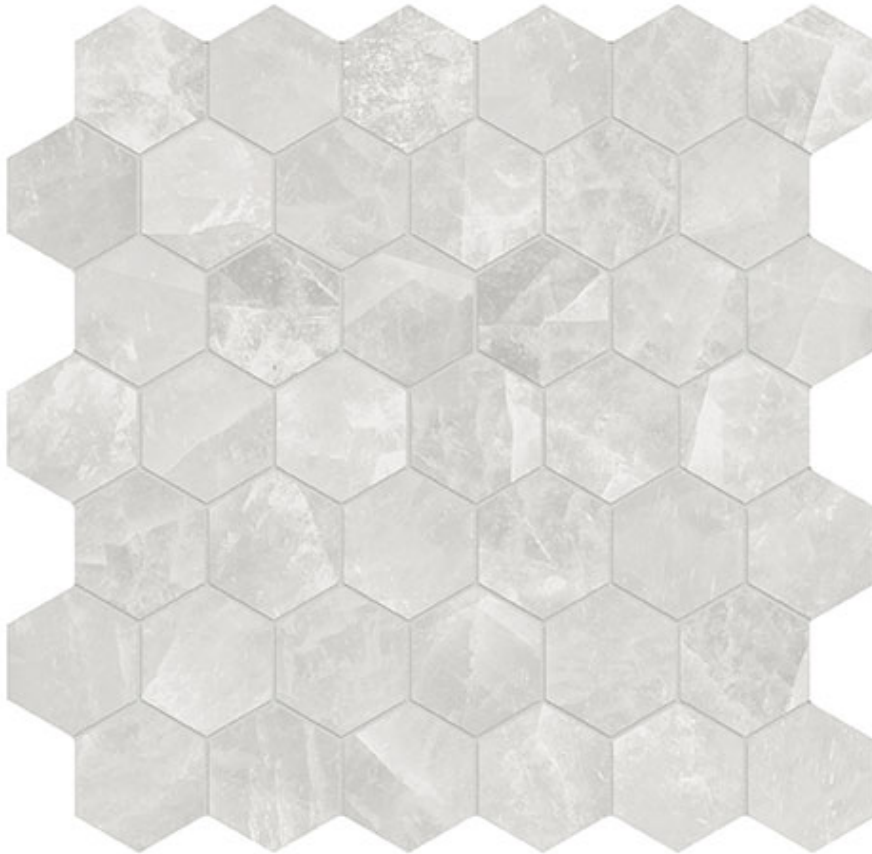

PRODUCT

ROYAL STONEWORKS 2\" CRYSTAL LUXE HEX

12"x12" | Porcelain | Tile

TECHNICAL DATA

CODE: QUSW-CL-HX
NAME: Royal Stoneworks 2" Crystal Luxe Hex
SERIES: Royal Stoneworks
SIZE: 12"x12"
FINISH: Honed
LOOK: Stone Look
FAMILY: Tile
MOSAIC TYPE: 2"x2"
SHADE VARIATION: V2
STYLE: Contemporary
SUITABLE FOR: Indoor|Shower
TYPOLOGY: Porcelain
TYPE OF PIECE: Mosaic
USE: Floor and Wall