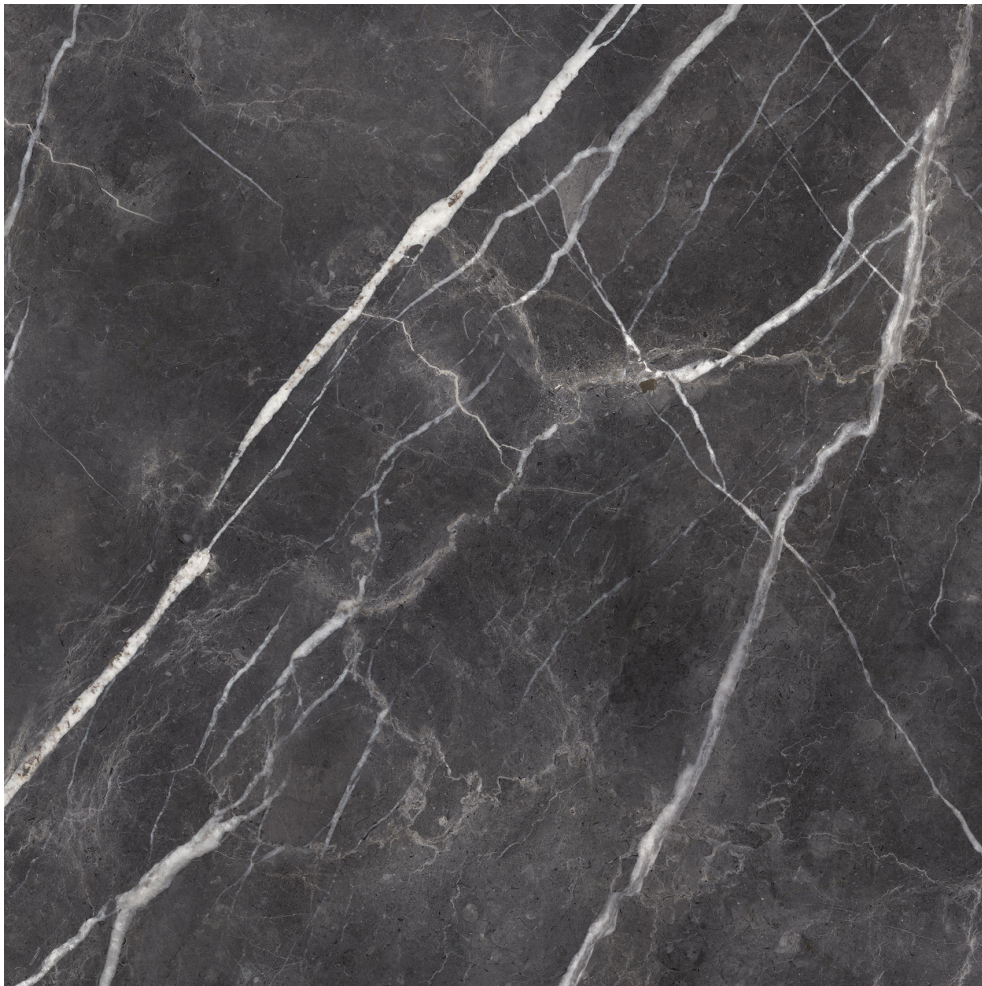

PRODUCT

ROYAL STONeworks 48X48 TUSCAN FORGE VEIN HONED

48"x48" | Porcelain | Tile

TECHNICAL DATA

CODE: QUSW-TF-3H
NAME: Royal Stoneworks 48X48 Tuscan Forge Vein Honed
SERIES: Royal Stoneworks
SIZE: 48"x48"
FINISH: Honed
LOOK: Stone Look
EDGE: Rectified
FAMILY: Tile
FROST RESISTANCE: Yes
SHADE VARIATION: V3
STYLE: Contemporary
SUITABLE FOR: Indoor|Shower
TYPOLOGY: Porcelain
TYPE OF PIECE: Field Tile
USE: Floor and Wall