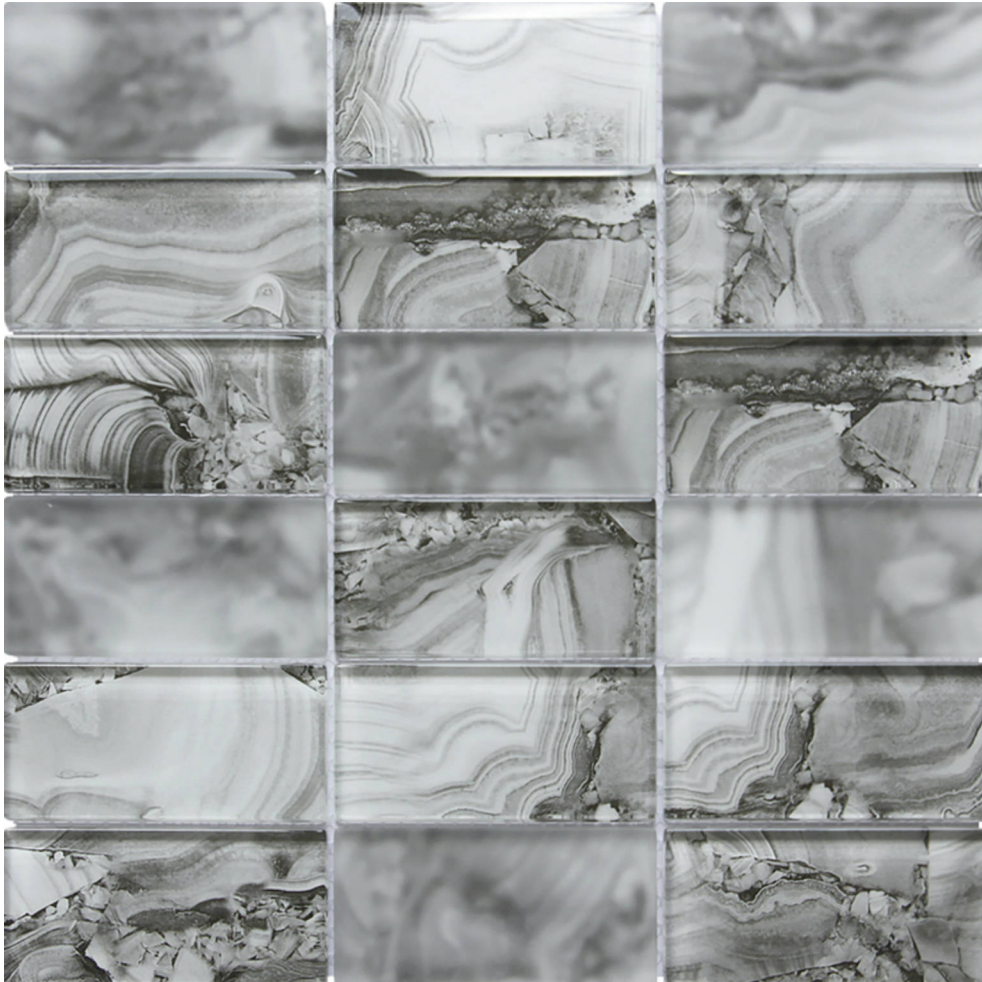

# ONYX PATTERN GREY GLASS SHEET MOSAIC

---

11.8"x11.8" | Glass | Mosaic and Decorative Tile

**TECHNICAL DATA**

CODE: RVCHAWV050  
NAME: Onyx Pattern Grey Glass Sheet Mosaic  
SERIES: Chelsea Collection  
SIZE: 11.8"x11.8"  
LOOK: Multi-Look Mosaics  
FAMILY: Mosaic and Decorative Tile  
SUITABLE FOR: Backsplash,Indoor,Outdoor,Shower,Pool  
TYPOLOGY: Glass  
TYPE OF PIECE: Mosaic  
USE: Wall only