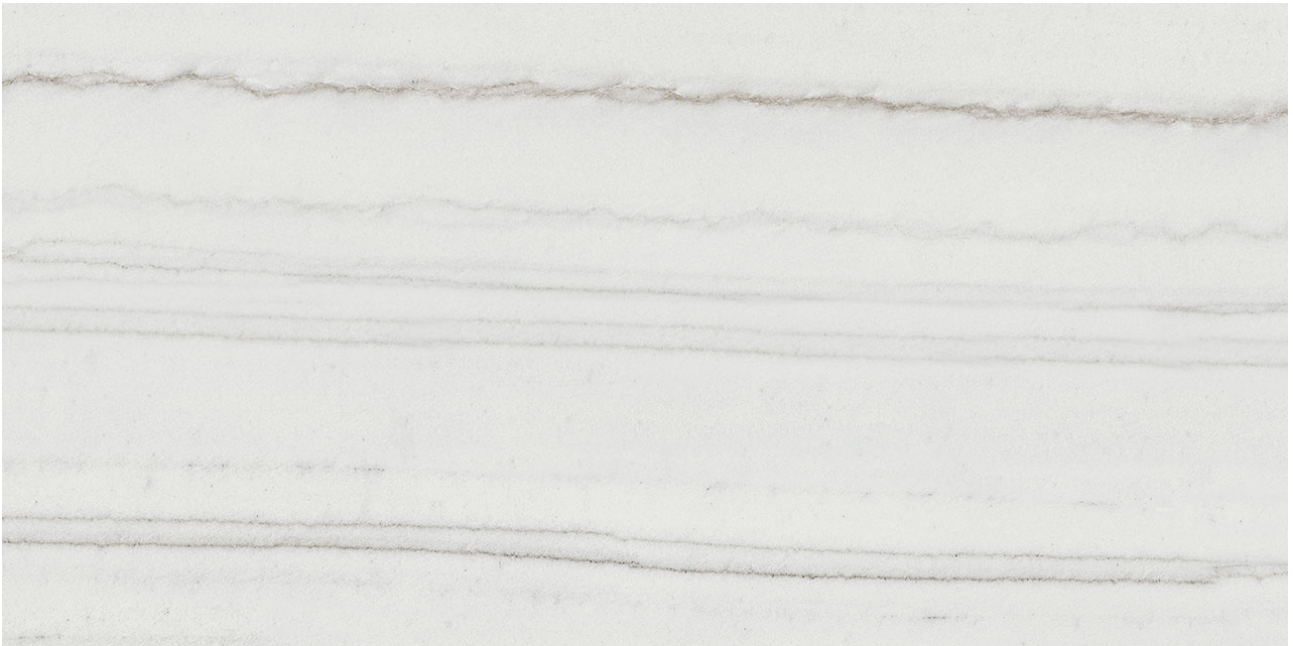

PRODUCT
ROYAL STONEWORKS 12X24 TUSCAN WHITE VEIN
POLISHED

12"x24" | Porcelain | Tile

TECHNICAL DATA

CODE: QUSW-TW-5P
NAME: Royal Stoneworks 12X24 Tuscan White Vein Polished
SERIES: Royal Stoneworks
SIZE: 12"x24"
FINISH: Polished
LOOK: Stone Look
EDGE: Rectified
FAMILY: Tile
FROST RESISTANCE: Yes
STYLE: Contemporary
SUITABLE FOR: Indoor|Shower
TYPOLOGY: Porcelain
TYPE OF PIECE: Field Tile
USE: Floor and Wall