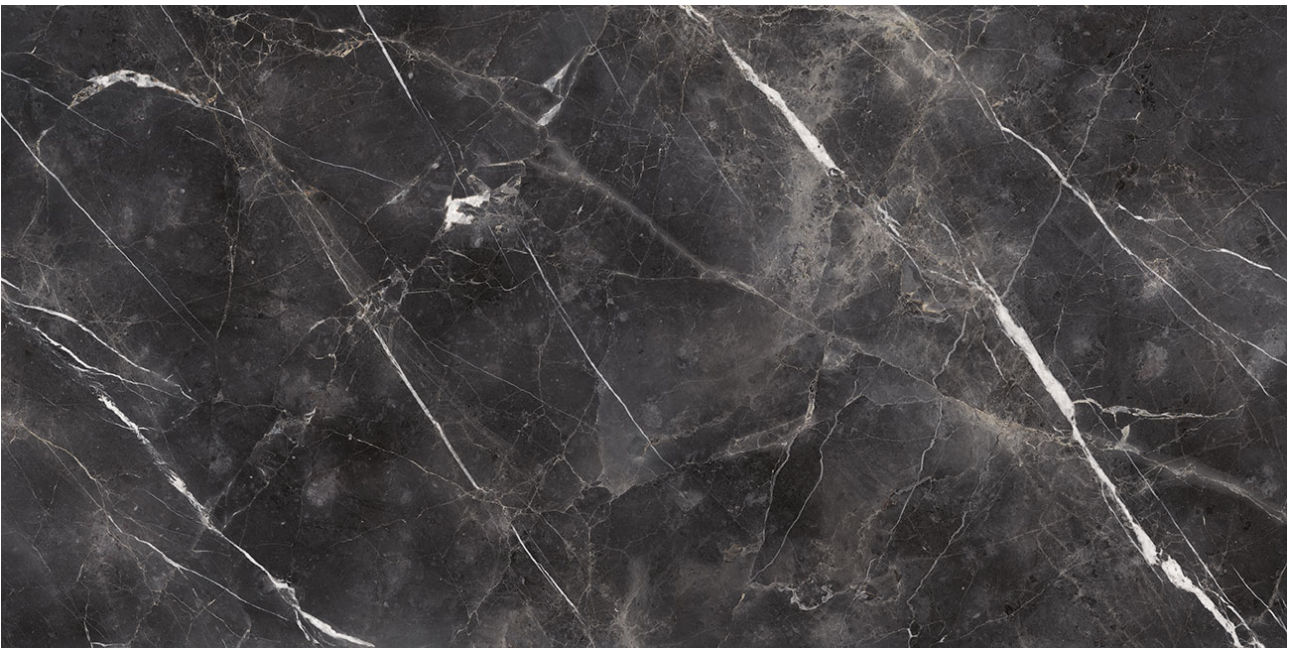

---

**PRODUCT**  
**ROYAL STONEWORKS 63X126 TUSCAN FORGE VEIN**  
**POLISHED**

---

63"x126" | Sintered Slab | Tile

## **TECHNICAL DATA**

CODE: QUSW-TF-1P  
NAME: Royal Stoneworks 63X126 Tuscan Forge Vein Polished  
SERIES: Royal Stoneworks  
SIZE: 63"x126"  
FINISH: Polished  
LOOK: Stone Look  
EDGE: Rectified  
FAMILY: Tile  
FROST RESISTANCE: Yes  
SHADE VARIATION: V3  
STYLE: Contemporary  
SUITABLE FOR: Indoor|Shower  
TYPOLOGY: Sintered Slab  
TYPE OF PIECE: Field Tile  
USE: Floor and Wall