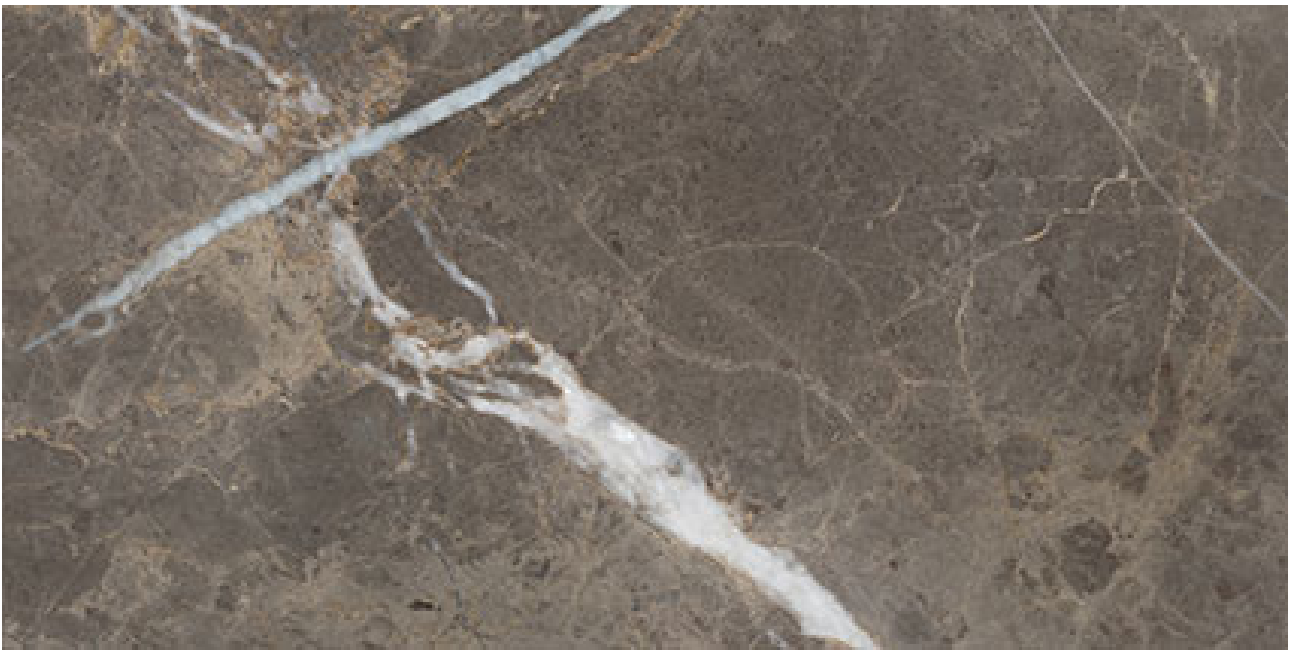

PRODUCT
ROYAL STONEWORKS 12X24 REGAL BROWN MARBLE
POLISHED

12"x24" | Porcelain | Tile

TECHNICAL DATA

CODE: QUSW-RM-5P
NAME: Royal Stoneworks 12X24 Regal Brown Marble Polished
SERIES: Royal Stoneworks
SIZE: 12"x24"
FINISH: Polished
LOOK: Stone Look
EDGE: Rectified
FAMILY: Tile
FROST RESISTANCE: Yes
SHADE VARIATION: V3
STYLE: Contemporary
SUITABLE FOR: Indoor|Shower
TYPOLOGY: Porcelain
TYPE OF PIECE: Field Tile
USE: Floor and Wall