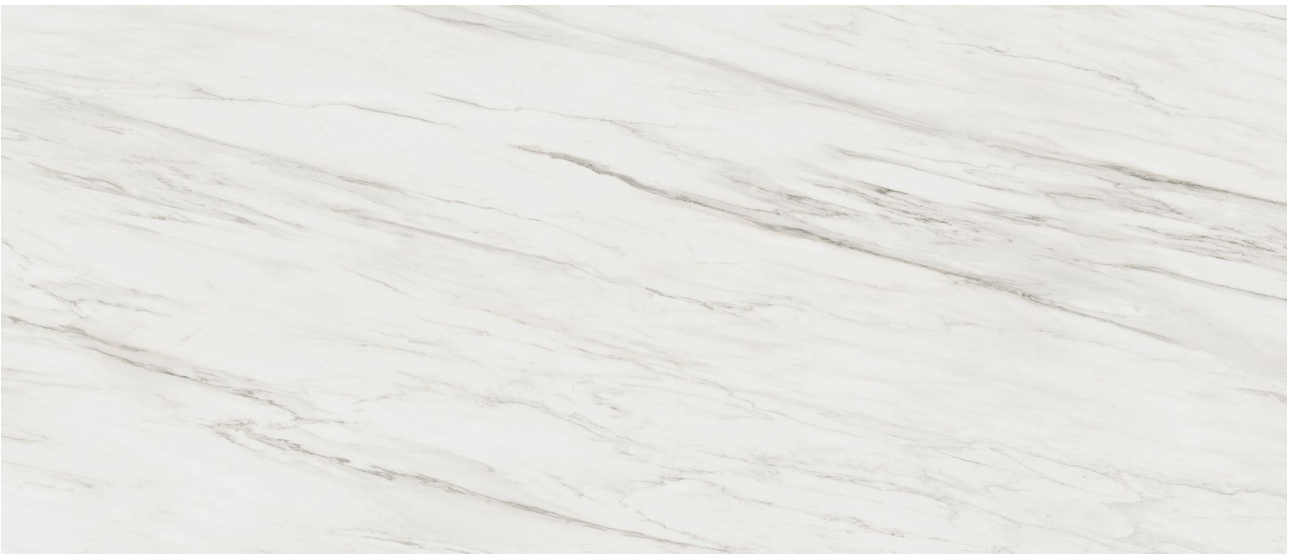

---

**PRODUCT**  
**ROYAL STONEWORKS 48X110 ITALIAN CREAM VEIN**  
**POLISHED**

---

48"x110" | Sintered Slab | Tile

## TECHNICAL DATA

CODE: QUSW-IC-2P  
NAME: Royal Stoneworks 48X110 Italian Cream Vein Polished  
SERIES: Royal Stoneworks  
SIZE: 48"x110"  
FINISH: Polished  
LOOK: Stone Look  
EDGE: Rectified  
FAMILY: Tile  
FROST RESISTANCE: Yes  
STYLE: Contemporary  
SUITABLE FOR: Indoor|Shower  
TYPOLOGY: Sintered Slab  
TYPE OF PIECE: Field Tile  
USE: Floor and Wall