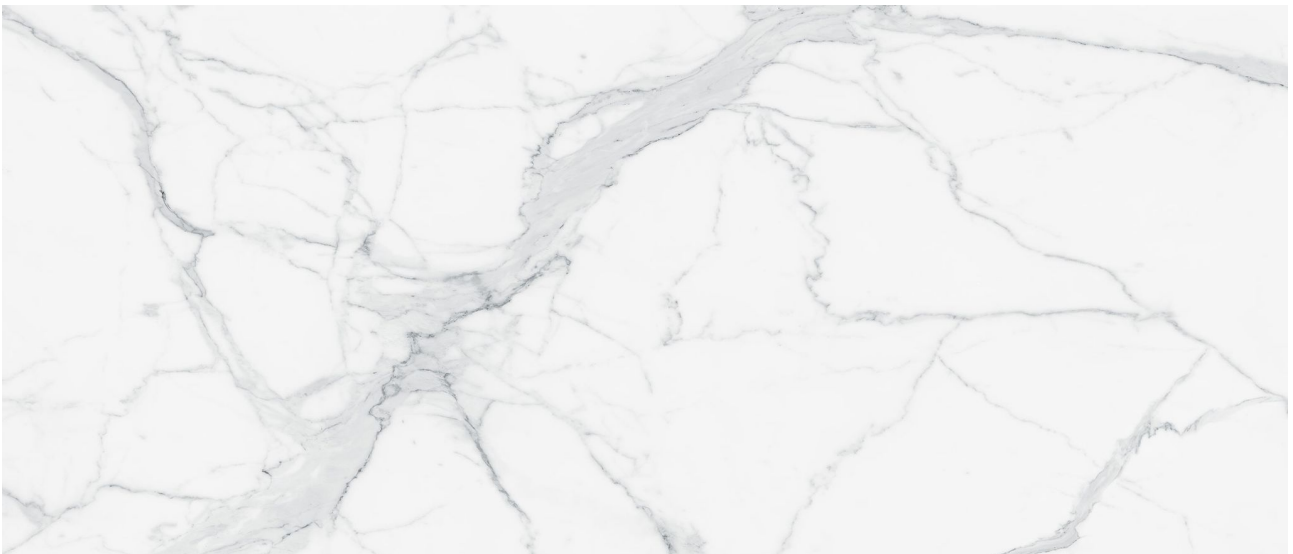

PRODUCT
ROYAL STONWORKS 48X110 GRANDVEIN WHITE
POLISHED

48"x110" | Sintered Slab | Tile

TECHNICAL DATA

CODE: QUSW-GV-2P
NAME: Royal Stoneworks 48X110 Grandvein White Polished
SERIES: Royal Stoneworks
SIZE: 48"x110"
FINISH: Polished
LOOK: Stone Look
EDGE: Rectified
FAMILY: Tile
FROST RESISTANCE: Yes
SHADE VARIATION: V3
STYLE: Contemporary
SUITABLE FOR: Indoor|Shower
TYPOLOGY: Sintered Slab
TYPE OF PIECE: Field Tile
USE: Floor and Wall