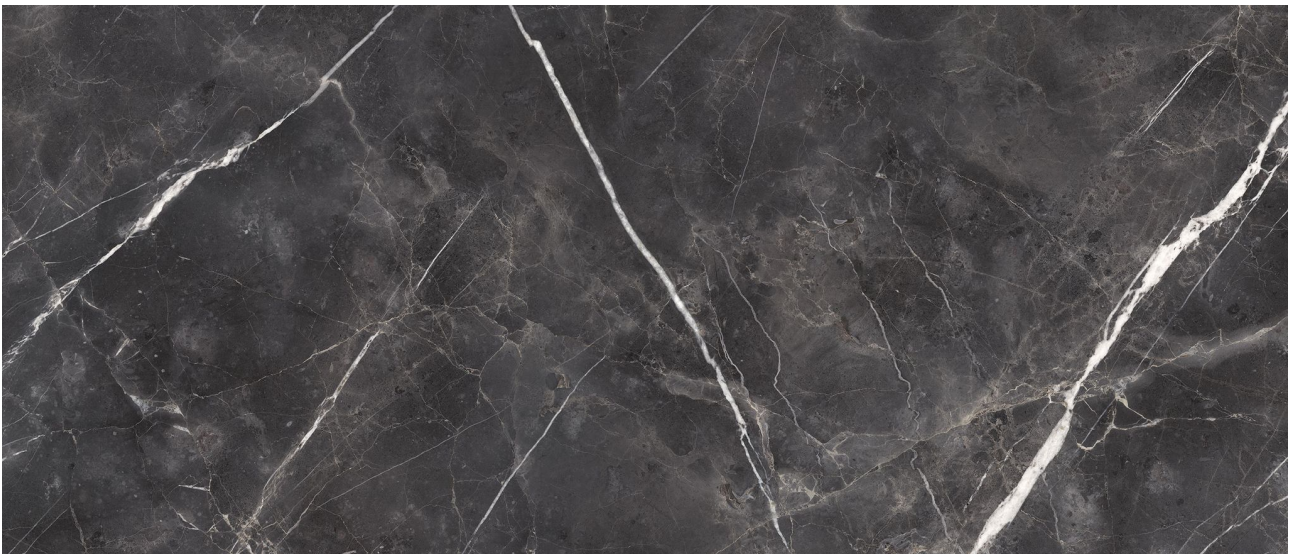

---

**PRODUCT**  
**ROYAL STONWORKS 48X110 TUSCAN FORGE VEIN**  
**HONED**

---

48"x110" | Sintered Slab | Tile

## TECHNICAL DATA

CODE: QUSW-TF-2H  
NAME: Royal Stoneworks 48X110 Tuscan Forge Vein Honed  
SERIES: Royal Stoneworks  
SIZE: 48"x110"  
FINISH: Honed  
LOOK: Stone Look  
EDGE: Rectified  
FAMILY: Tile  
FROST RESISTANCE: Yes  
SHADE VARIATION: V3  
STYLE: Contemporary  
SUITABLE FOR: Indoor|Shower  
TYPOLOGY: Sintered Slab  
TYPE OF PIECE: Field Tile  
USE: Floor and Wall