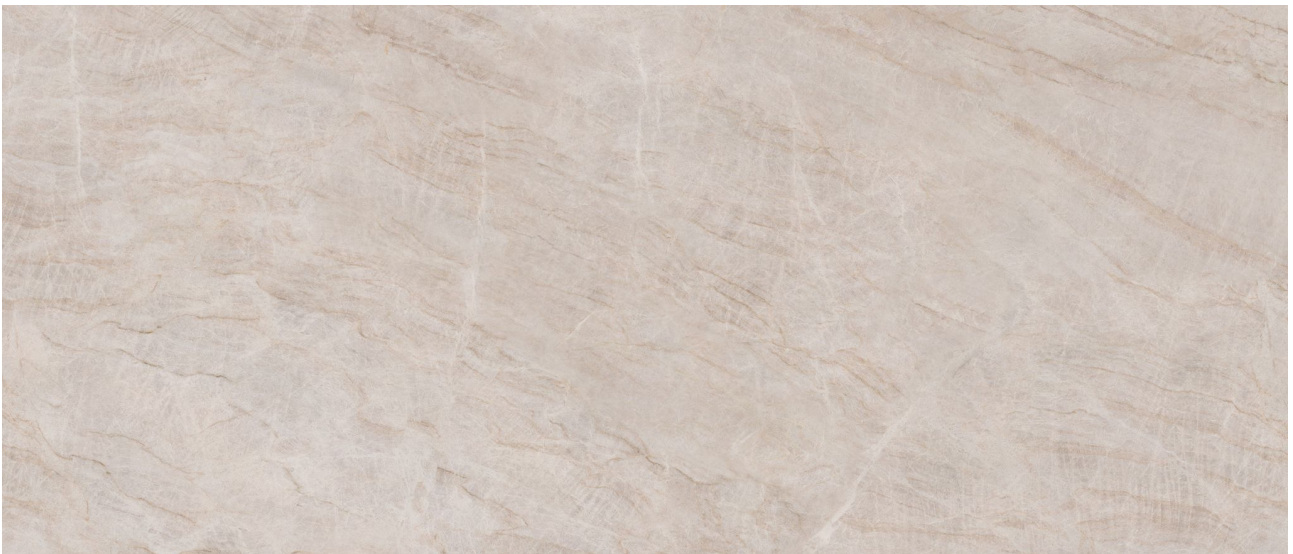

PRODUCT
ROYAL STONEWORKS 48X110 TAJ MAHAL CLASSIC
HONED

48"x110" | Sintered Slab | Tile

TECHNICAL DATA

CODE: QUSW-TM-2H
NAME: Royal Stoneworks 48X110 Taj Mahal Classic Honed
SERIES: Royal Stoneworks
SIZE: 48"x110"
FINISH: Honed
LOOK: Stone Look
EDGE: Rectified
FAMILY: Tile
FROST RESISTANCE: Yes
SHADE VARIATION: V2
STYLE: Contemporary
SUITABLE FOR: Indoor|Shower
TYPOLOGY: Sintered Slab
TYPE OF PIECE: Field Tile
USE: Floor and Wall