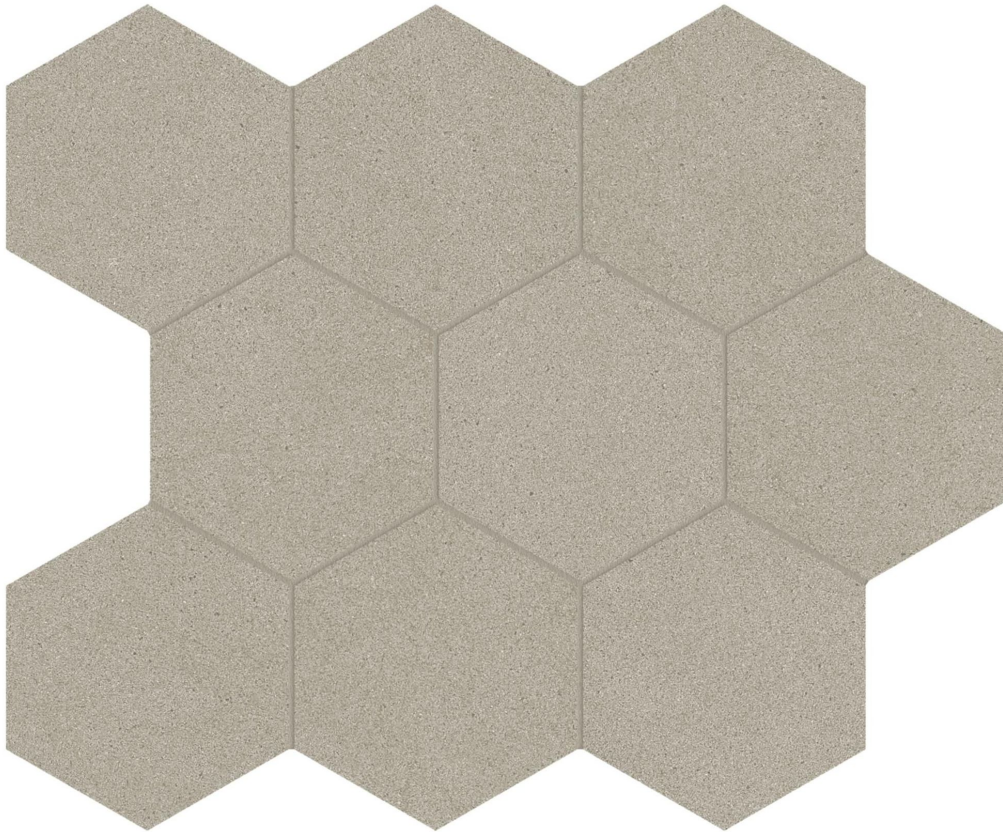

PRODUCT
SERENA 4\" HEX VALLEY

10.5"x12" | Porcelain | Tile

TECHNICAL DATA

CODE: AC8510-00300

NAME: Serena 4" Hex Valley

SERIES: Serena

SIZE: 10.5"x12"

FINISH: Organic Matte

LOOK: Stone Look

EDGE: Rectified

FAMILY: Tile

STYLE: Contemporary

SUITABLE FOR: Indoor| Outdoor

TPOLOGY: Porcelain

TYPE OF PIECE: Mosaic

USE: Floor and Wall