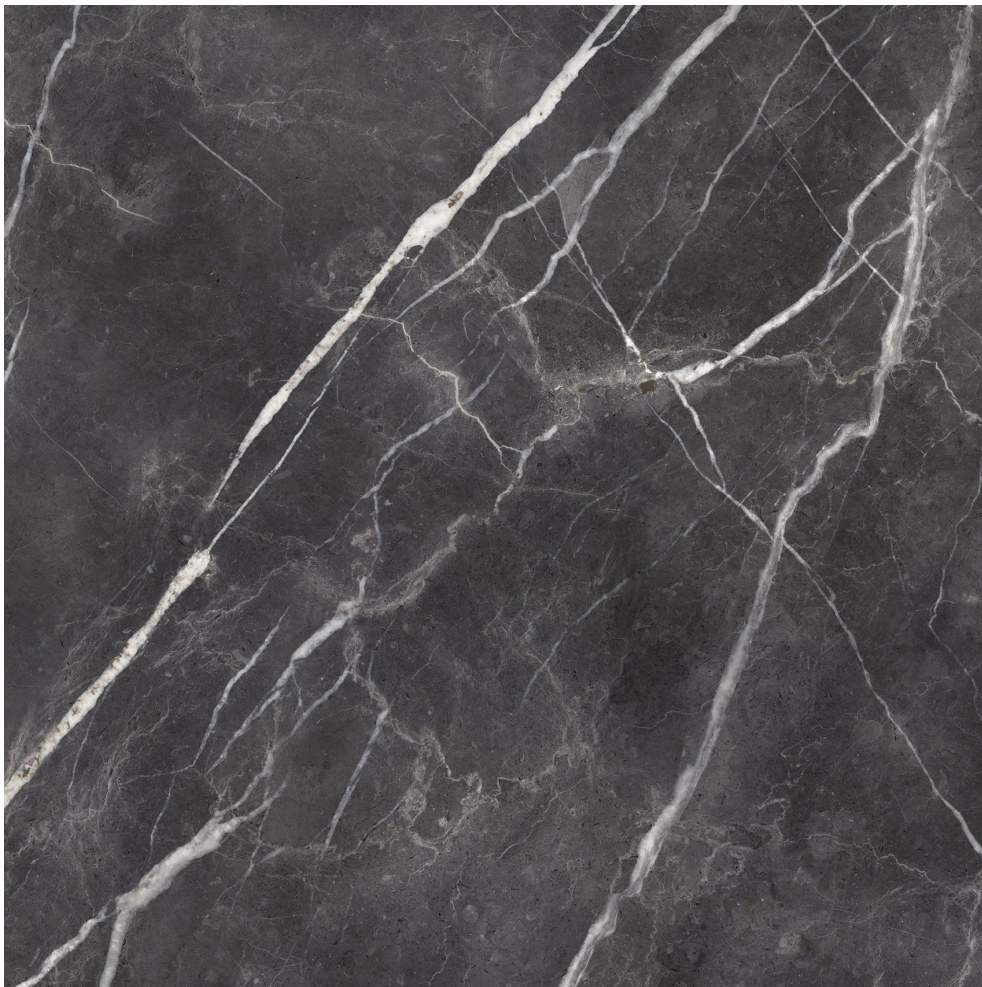

PRODUCT
ROYAL STONEWORKS 48X48 TUSCAN FORGE VEIN
POLISHED

48"x48" | Porcelain | Tile

TECHNICAL DATA

CODE: QUSW-TF-3P
NAME: Royal Stoneworks 48X48 Tuscan Forge Vein Polished
SERIES: Royal Stoneworks
SIZE: 48"x48"
FINISH: Polished
LOOK: Stone Look
EDGE: Rectified
FAMILY: Tile
FROST RESISTANCE: Yes
SHADE VARIATION: V3
STYLE: Contemporary
SUITABLE FOR: Indoor|Shower
TYPOLOGY: Porcelain
TYPE OF PIECE: Field Tile
USE: Floor and Wall