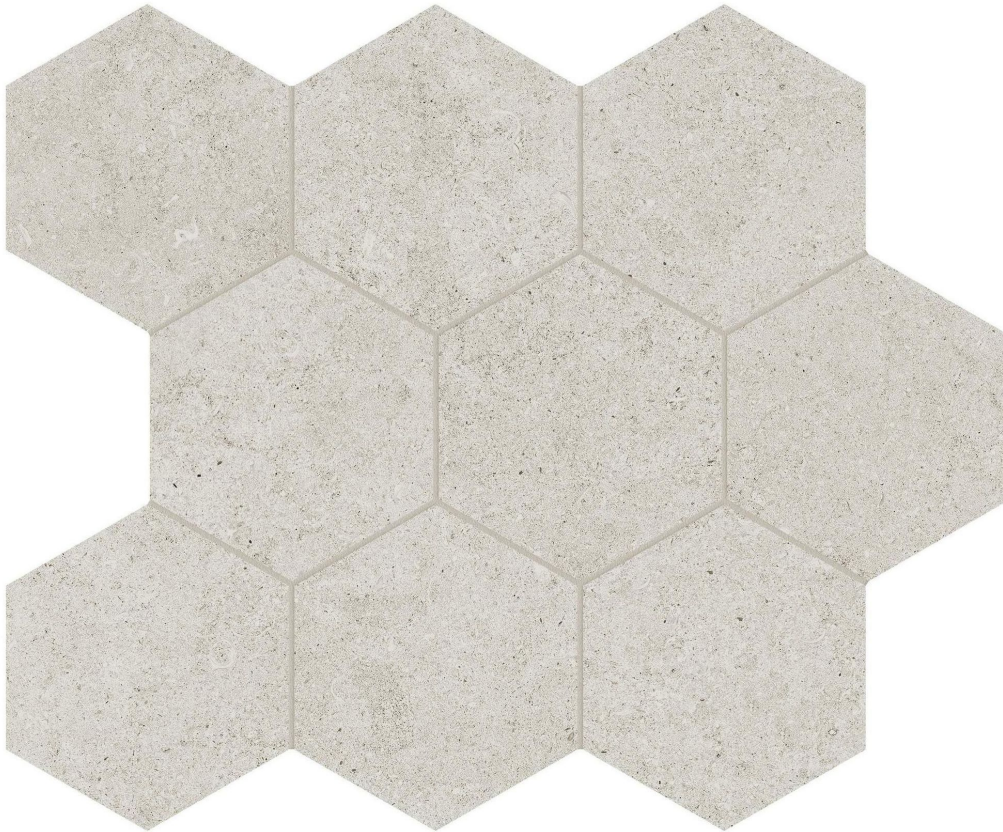

PRODUCT

LITHOFORM 4\" HEX CROSSCUT DUNES

10.5"x12" | Porcelain | Tile

TECHNICAL DATA

CODE: AC8510-00310

NAME: Lithoform 4" Hex Crosscut Dunes

SERIES: Lithoform

SIZE: 10.5"x12"

FINISH: Organic Matte

LOOK: Stone Look

EDGE: Rectified

FAMILY: Tile

STYLE: Contemporary

SUITABLE FOR: Indoor| Outdoor

TPOLOGY: Porcelain

TYPE OF PIECE: Mosaic