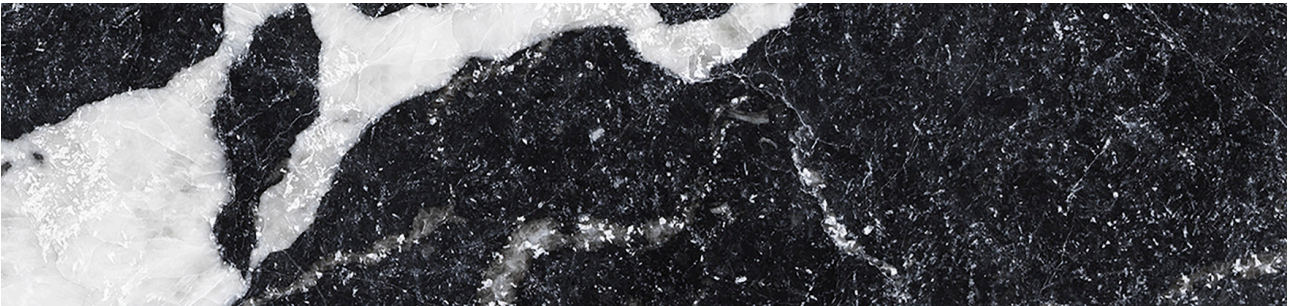

PRODUCT

OBSESSION 2.5X10 NERO

2.5"x10" | Glazed Porcelain | Tile

GRAPHIC VARIETY

ROOM SCENES

TECHNICAL DATA

CODE: QUOB-NE-1
NAME: Obsession 2.5x10 Nero
SERIES: Obsession
SIZE: 2.5"x10"
FINISH: Matt
LOOK: Marble Look
BREAKING STRENGTH: ≥ 1300 N
CHEMICAL RESISTANCE: GA GLA GHA
DCOF: > 0.42
FAMILY: Tile
FROST RESISTANCE: Yes
MOHS: 6
PEI: 3
R VALUE: R9
SHADE VARIATION: V1
STAIN RESISTANCE: 5
STYLE: Classic
SUITABLE FOR: Backsplash|Indoor|Shower
TYPOLOGY: Glazed Porcelain
THICKNESS: 9 mm
TYPE OF PIECE: Field Tile
USE: Floor and Wall
NOTES: 1 square metre of graphic variations