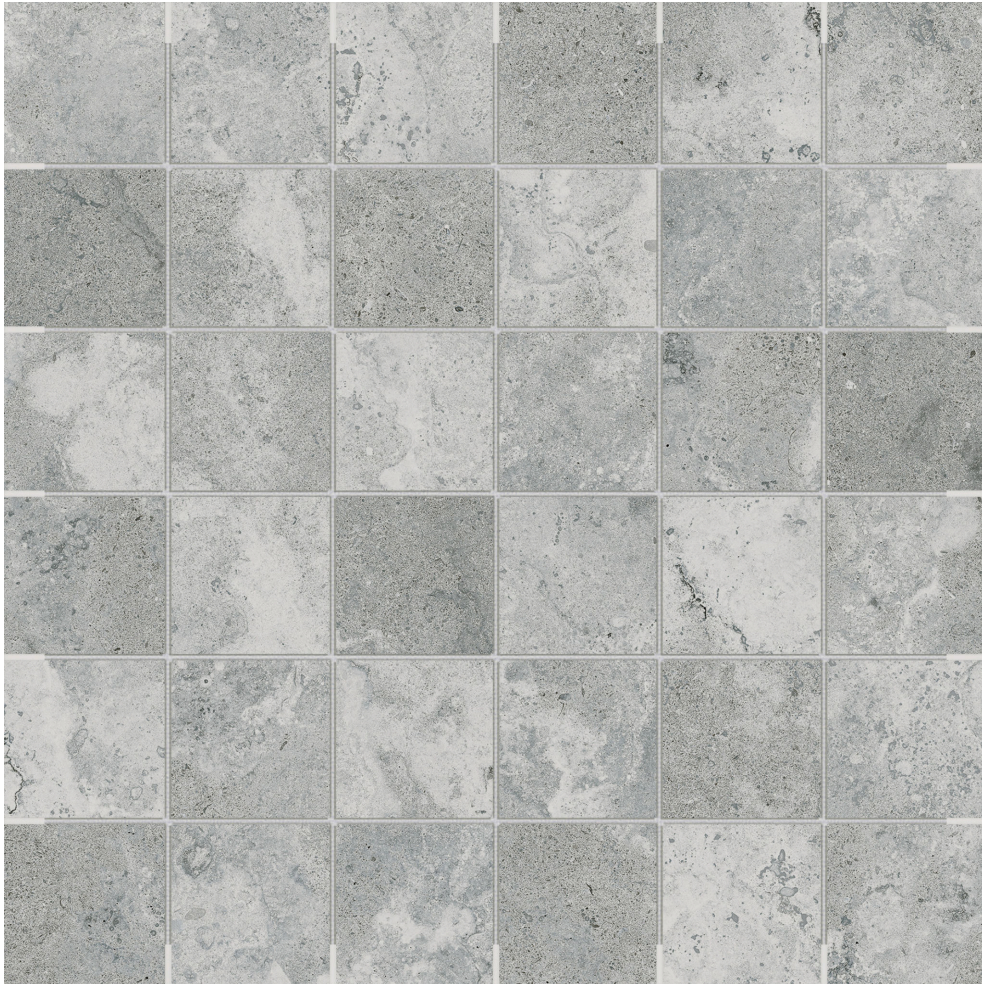

PRODUCT

VENETA 2X2 ARGENTO

12"x12" | Glazed Porcelain | Tile

TECHNICAL DATA

CODE: AC4501-02980

NAME: Veneta 2x2 Argento

SERIES: Veneta

SIZE: 12"x12"

FINISH: Matte

LOOK: Stone Look

BREAKING STRENGTH: $\geq 300 \geq 1300$

CHEMICAL RESISTANCE: CLASS A

DCOF: ≥ 0.65

FAMILY: Tile

FROST RESISTANCE: Yes

SHADE VARIATION: V3

SUITABLE FOR: Indoor| Outdoor

TPOLOGY: Glazed Porcelain

THICKNESS: 8.5mm

TYPE OF PIECE: Mosaic

USE: Floor and Wall

NOTES: This product is special order and cannot be cancelled, returned, or refunded.

PACKING