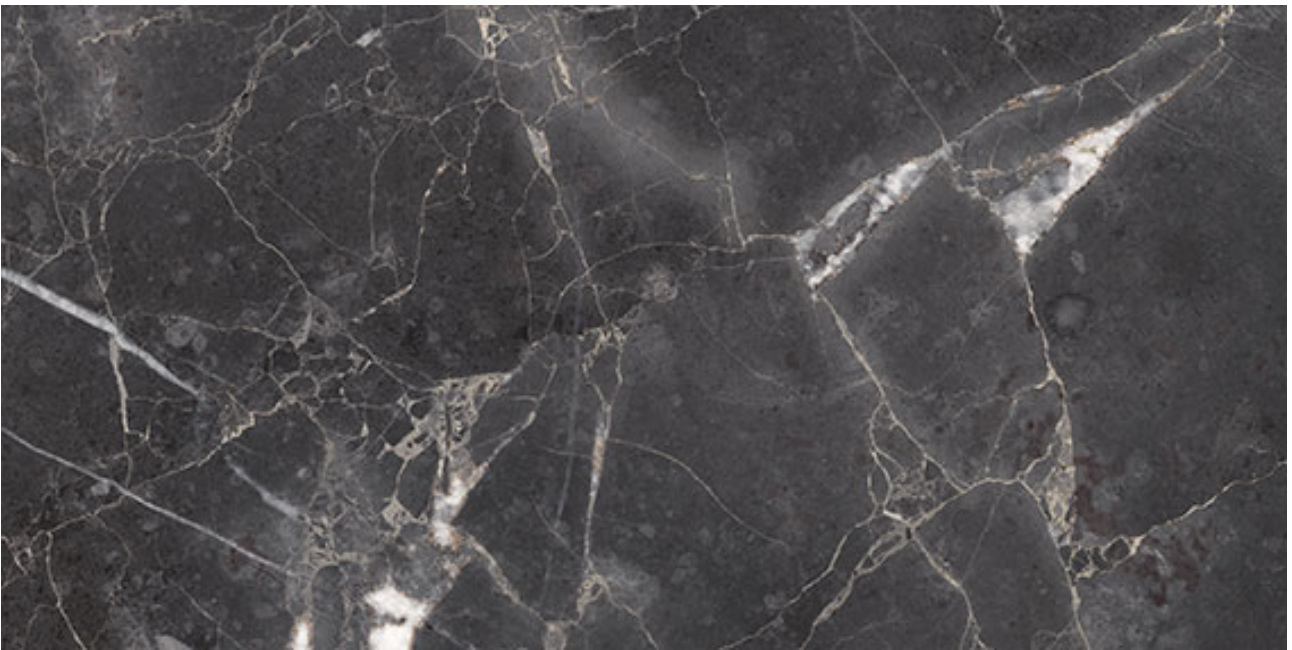

PRODUCT
ROYAL STONEWORKS 12X24 TUSCAN FORGE VEIN
POLISHED

12"x24" | Porcelain | Tile

TECHNICAL DATA

CODE: QUSW-TF-5P
NAME: Royal Stoneworks 12X24 Tuscan Forge Vein Polished
SERIES: Royal Stoneworks
SIZE: 12"x24"
FINISH: Polished
LOOK: Stone Look
EDGE: Rectified
FAMILY: Tile
FROST RESISTANCE: Yes
SHADE VARIATION: V3
STYLE: Contemporary
SUITABLE FOR: Indoor|Shower
TYPOLOGY: Porcelain
TYPE OF PIECE: Field Tile
USE: Floor and Wall