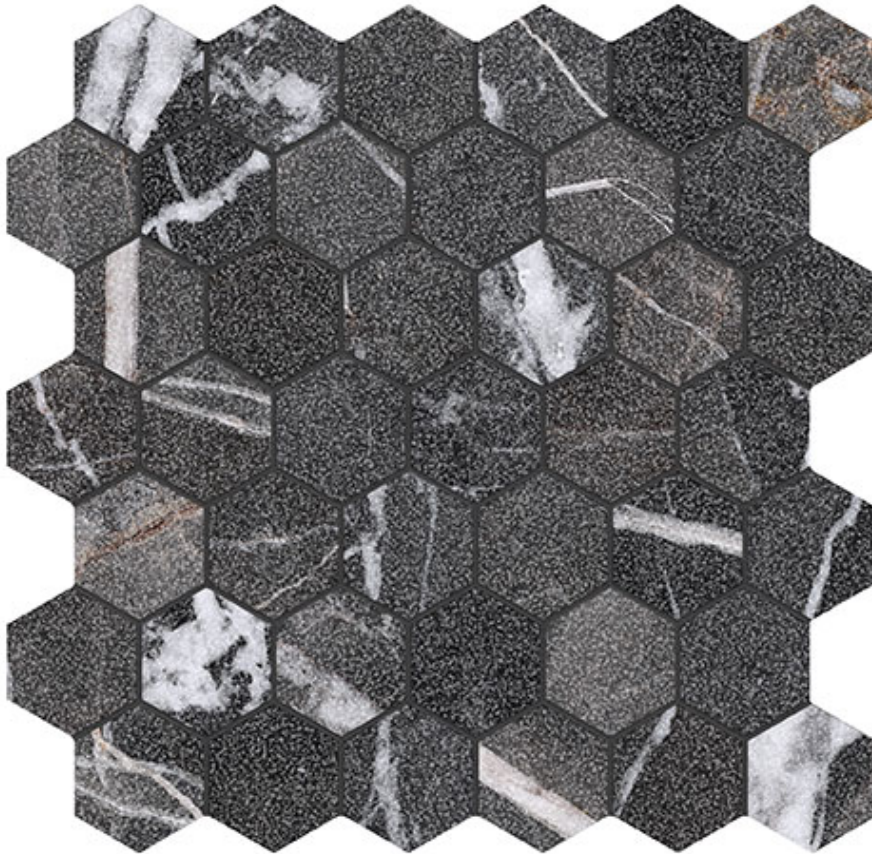

PRODUCT

ROYAL STONEWORKS 2\" REGAL BLACK VEIN HEX

12"x12" | Porcelain | Tile

TECHNICAL DATA

CODE: QUSW-RV-HX
NAME: Royal Stoneworks 2" Regal Black Vein Hex
SERIES: Royal Stoneworks
SIZE: 12"x12"
FINISH: Vintage
LOOK: Stone Look
FAMILY: Tile
MOSAIC TYPE: 2"x2"
STYLE: Contemporary
SUITABLE FOR: Indoor|Shower
TYPOLOGY: Porcelain
TYPE OF PIECE: Mosaic
USE: Floor and Wall