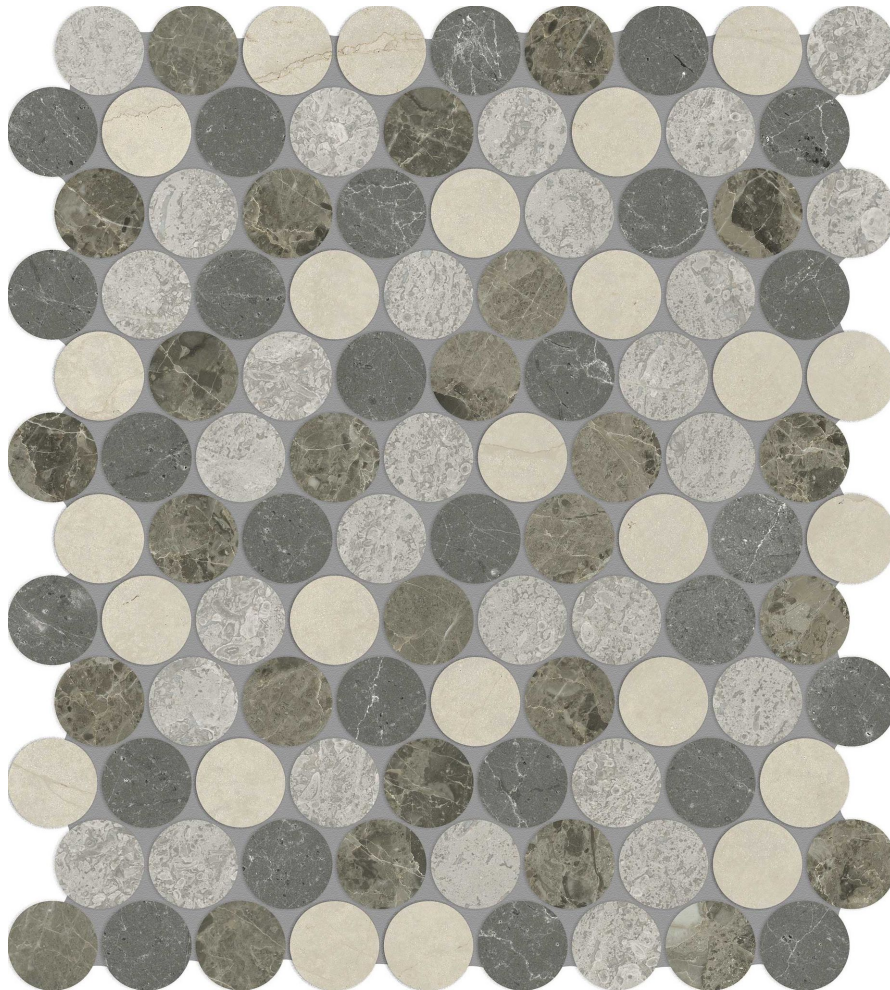

PRODUCT

UTOPIO 1.25 PENNY ROUND TERRA MOSAIC

10"x14" | Natural Stone | Stone

TECHNICAL DATA

CODE: AS5001-04270

NAME: Utopio 1.25 Penny Round Terra Mosaic

SERIES: Utopio

SIZE: 10"x14"

FINISH: Polished & Honed

FAMILY: Stone

MOSAIC TYPE: 1.25"x1.25"

SUITABLE FOR: Indoor|Shower

TPOLOGY: Natural Stone

TYPE OF PIECE: Mosaic

USE: Floor and Wall

NOTES: Mosaic sheet sizes are nominal and may vary slightly due to standard manufacturing tolerances.