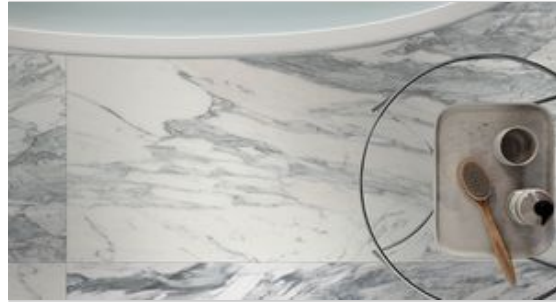

---

**PRODUCT**  
**ROYAL STONEWORKS 24X48 REGAL WHITE VEIN**  
**POLISHED**

---

24"x48" | Porcelain | Tile

ROOM SCENES

## TECHNICAL DATA

CODE: QUSW-RW-6P  
NAME: Royal Stoneworks 24X48 Regal White Vein Polished  
SERIES: Royal Stoneworks  
SIZE: 24"x48"  
FINISH: Polished  
LOOK: Stone Look  
EDGE: Rectified  
FAMILY: Tile  
FROST RESISTANCE: Yes  
SHADE VARIATION: V3  
STYLE: Contemporary  
SUITABLE FOR: Indoor|Shower  
TYPOLOGY: Porcelain  
TYPE OF PIECE: Field Tile  
USE: Floor and Wall