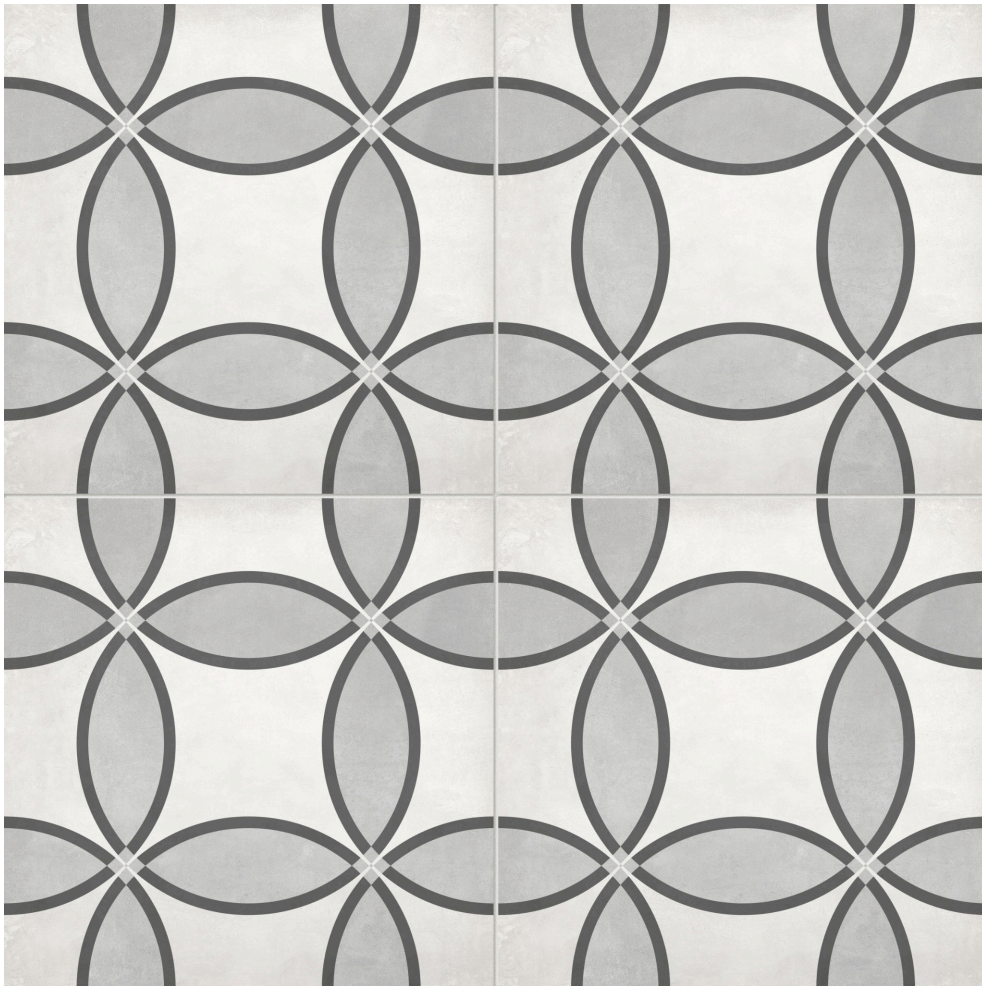

# FORM 8X8 ICE ZENITH

---

8"x8" | Pressed Glazed Porcelain | Tile

## TECHNICAL DATA

CODE: AC4500-07550  
NAME: Form 8x8 Ice Zenith  
SERIES: Form AC  
SIZE: 8"x8"  
FINISH: Matte  
LOOK: Patterned Tiles  
BREAKING STRENGTH:  $\geq 310 \geq 1300$   
CHEMICAL RESISTANCE: CLASS A  
DCOF:  $\geq 0.55$   
FAMILY: Tile  
FROST RESISTANCE: Yes  
PEI: 4  
SHADE VARIATION: V2/V3/V4  
SUITABLE FOR: Indoor| Outdoor  
TYPOLOGY: Pressed Glazed Porcelain  
THICKNESS: 9mm  
TYPE OF PIECE: Field Tile  
USE: Floor and Wall  
NOTES: This product is special order and cannot be cancelled, returned, or refunded.