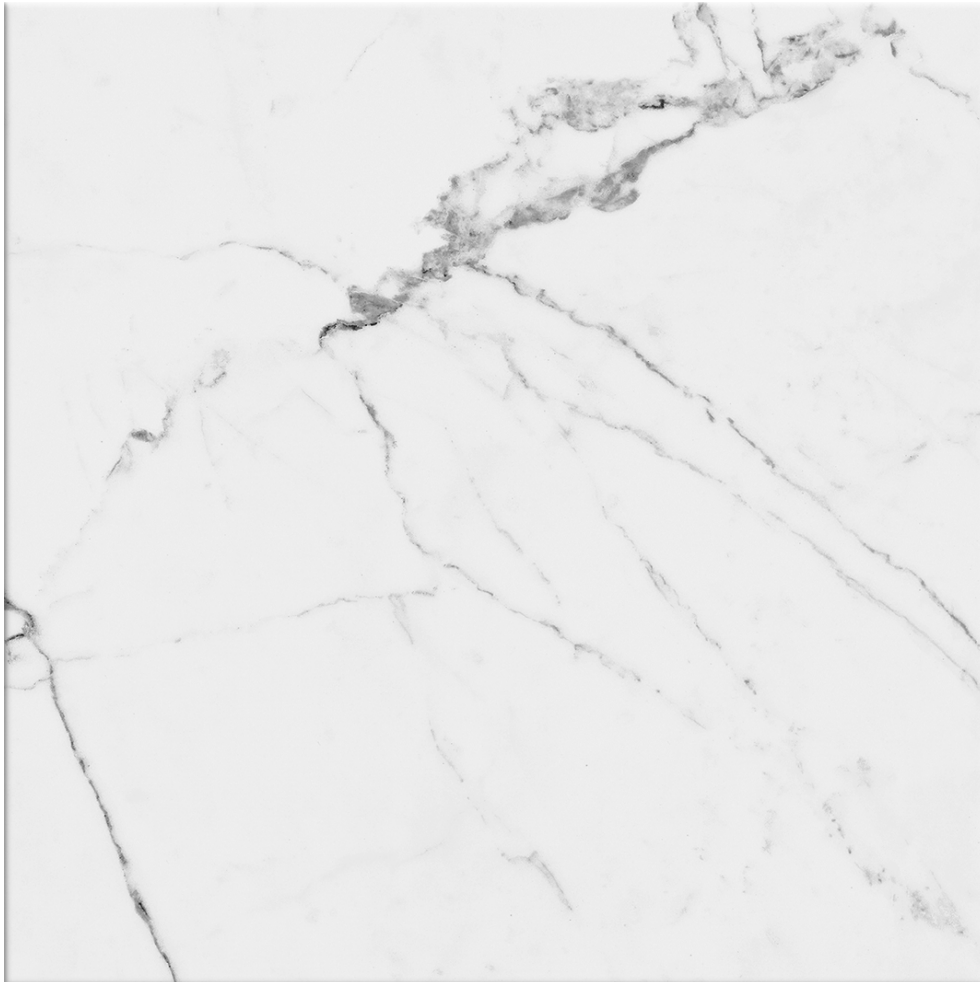

PRODUCT

OBSESSION 10X10 STATUARIO

10"x10" | Glazed Porcelain | Tile

ROOM SCENES

TECHNICAL DATA

CODE: QUOB-ST-3
NAME: Obsession 10x10 Statuario
SERIES: Obsession
SIZE: 10"x10"
FINISH: Matt
LOOK: Marble Look
BREAKING STRENGHT: ≥ 1300 N
CHEMICAL RESISTANCE: GA GLA GHA
DCOF: > 0.42
FAMILY: Tile
FROST RESISTANCE: Yes
MOHS: 6
PEI: 4
R VALUE: R9
SHADE VARIATION: V1
STAIN RESISTANCE: 5
STYLE: Classic
SUITABLE FOR: Backsplash|Indoor|Shower
TYPOLOGY: Glazed Porcelain
THICKNESS: 9 mm
TYPE OF PIECE: Field Tile
USE: Floor and Wall
NOTES: 22 graphic variations