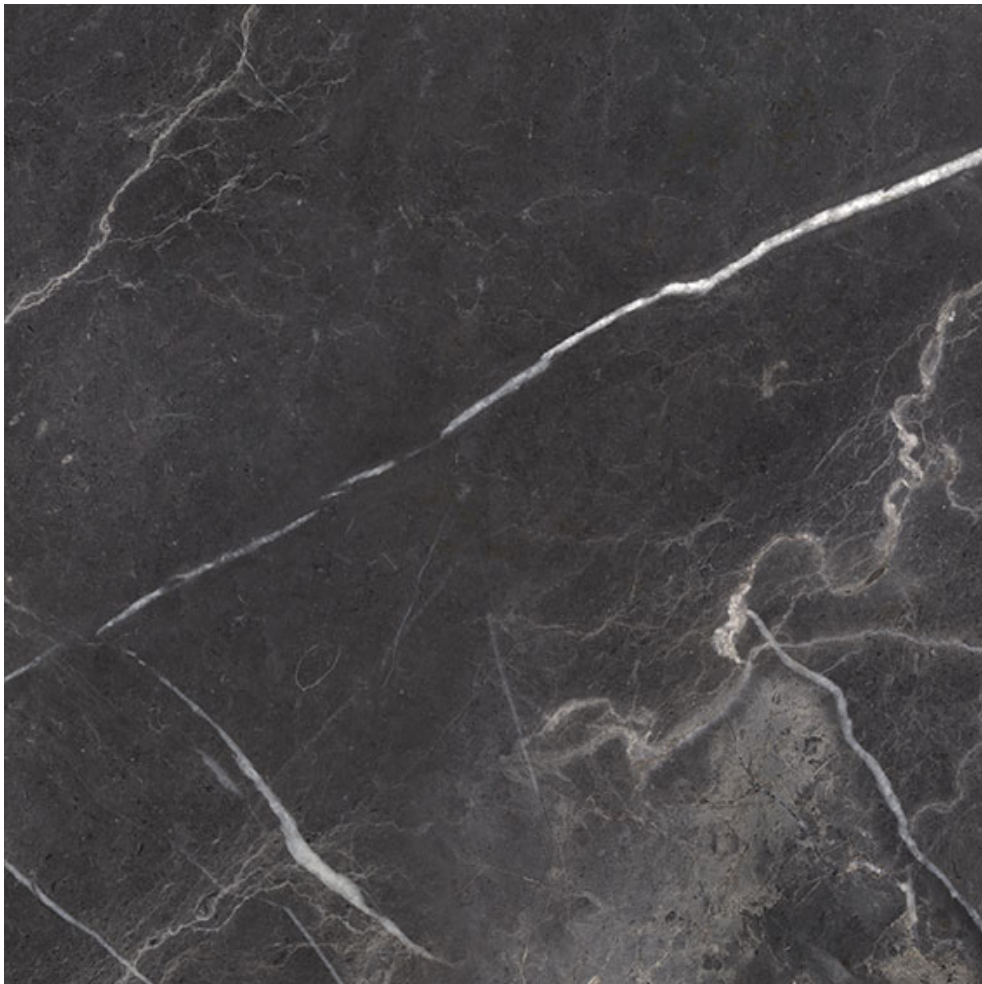

# ROYAL STONEWORKS 24X24 TUSCAN FORGE VEIN HONED

---

24"x24" | Porcelain | Tile

## TECHNICAL DATA

CODE: QUSW-TF-4H  
NAME: Royal Stoneworks 24X24 Tuscan Forge Vein Honed  
SERIES: Royal Stoneworks  
SIZE: 24"x24"  
FINISH: Honed  
LOOK: Stone Look  
EDGE: Rectified  
FAMILY: Tile  
FROST RESISTANCE: Yes  
SHADE VARIATION: V3  
STYLE: Contemporary  
SUITABLE FOR: Indoor|Shower  
TYPOLOGY: Porcelain  
TYPE OF PIECE: Field Tile  
USE: Floor and Wall