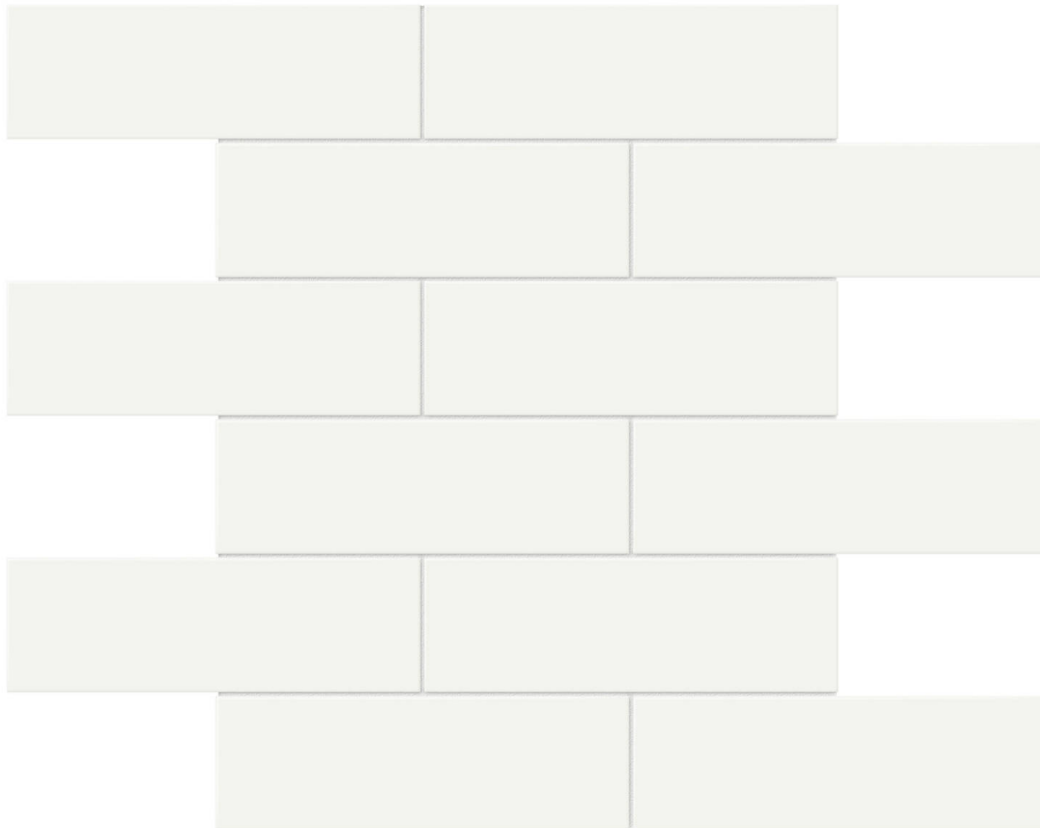

PRODUCT

2X6 WHITE MATTE BRICK MOSAIC

11.65"x11.73" | Porcelain | Tile

TECHNICAL DATA

CODE: QUTR-WH-M12M
NAME: 2x6 White Matte Brick Mosaic
SERIES: Traditions
SIZE: 11.65"x11.73"
FINISH: Matt
LOOK: Mono-Color
FAMILY: Tile
FROST RESISTANCE: Yes
MOSAIC TYPE: 2"x6"
STYLE: Classic
SUITABLE FOR: Backsplash,Indoor
TYPOLOGY: Porcelain
TYPE OF PIECE: Mosaic
USE: Floor and Wall
NOTES: Number Of Rows Per Sheet = 6