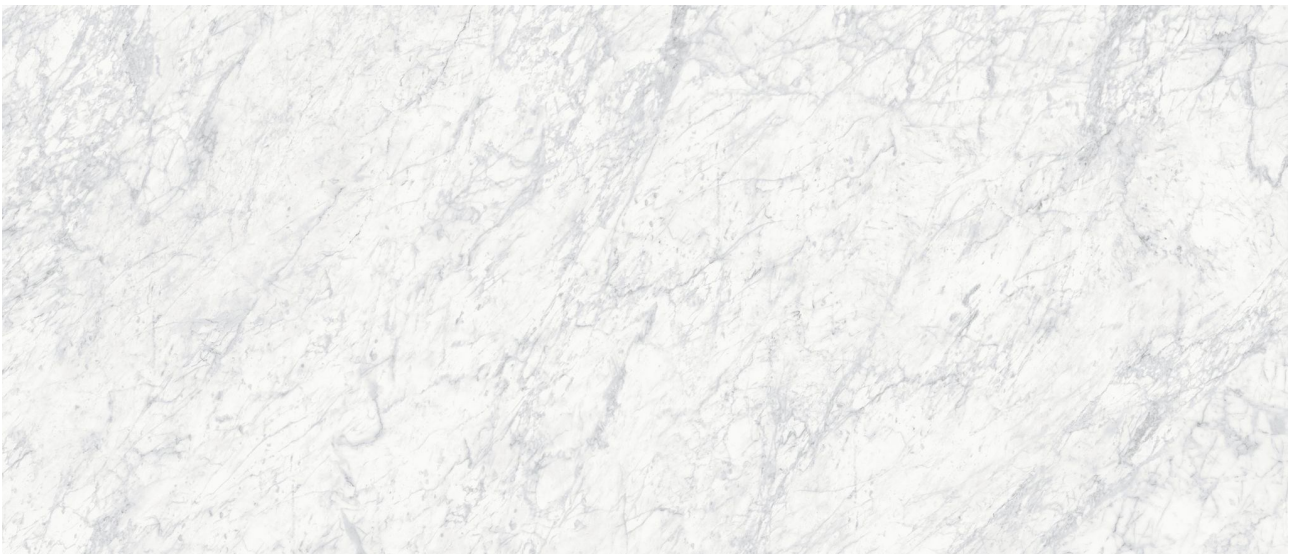

PRODUCT

**ROYAL STONEWORKS 48X110 OLD WORLD BIANCO
HONED**

48"x110" | Sintered Slab | Tile

TECHNICAL DATA

CODE: QUSW-OW-2H
NAME: Royal Stoneworks 48X110 Old World Bianco Honed
SERIES: Royal Stoneworks
SIZE: 48"x110"
FINISH: Honed
LOOK: Stone Look
EDGE: Rectified
FAMILY: Tile
FROST RESISTANCE: Yes
SHADE VARIATION: V3
STYLE: Contemporary
SUITABLE FOR: Indoor|Shower
TYPOLOGY: Sintered Slab
TYPE OF PIECE: Field Tile
USE: Floor and Wall