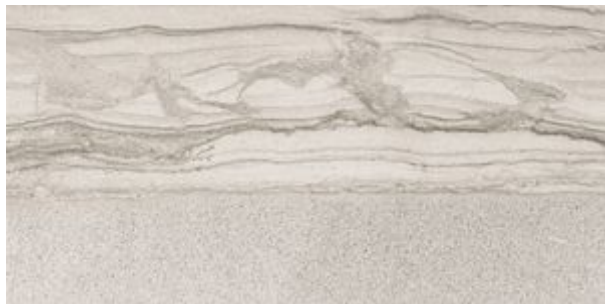

PRODUCT

ARCADIA 12X24F FERRARA MATTE

12"x24" | Glazed Porcelain | Tile

DETAILS

ROOM SCENES

TECHNICAL DATA

CODE: QUAR-FE-F1N
NAME: Arcadia 12X24F Ferrara Matte
SERIES: Arcadia
SIZE: 12"x24"
FINISH: Matt
LOOK: Stone Look
EDGE: Rectified
FAMILY: Tile
FROST RESISTANCE: Yes
SHADE VARIATION: V3
STYLE: Contemporary
SUITABLE FOR: Backsplash| Indoor
TYPOLOGY: Glazed Porcelain
TYPE OF PIECE: Field Tile
USE: Floor and Wall