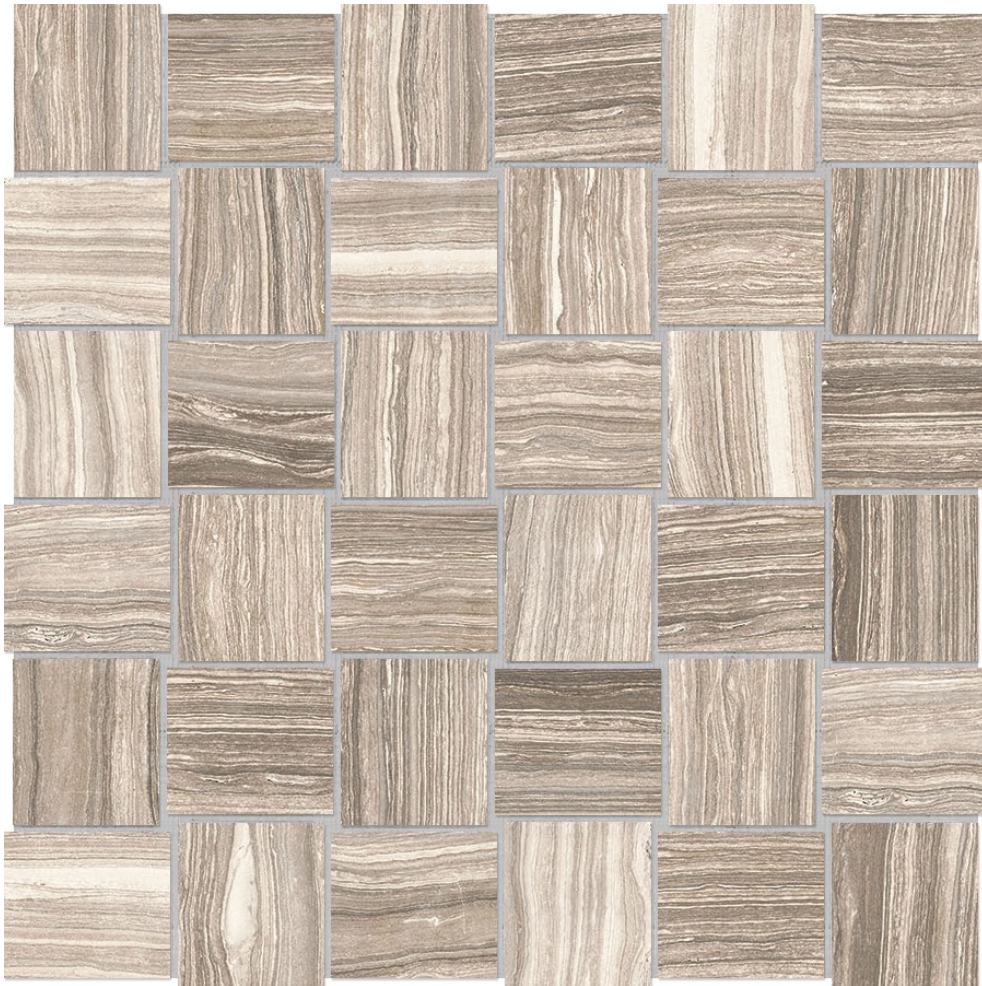

# 2X2 CLAY BASKETWEAVE

---

12"x12" | Glazed Porcelain | Tile

## TECHNICAL DATA

CODE: AC4501-00830

NAME: 2x2 Clay Basketweave

SERIES: Eramosa

SIZE: 12"x12"

FINISH: Matt

LOOK: Marble Look

FAMILY: Tile

FROST RESISTANCE: Yes

MOSAIC TYPE: Mesh-Mounted

PEI: 4

STYLE: Contemporary

SUITABLE FOR: Indoor

TPOLOGY: Glazed Porcelain

TYPE OF PIECE: Mosaic

USE: Floor and Wall