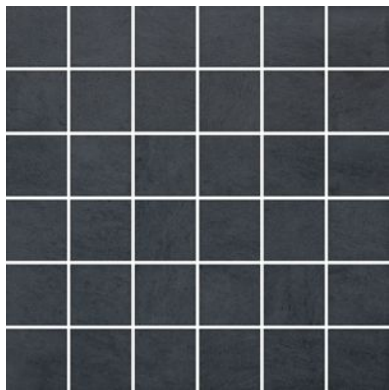

SERIES CINQ

| Glazed Porcelain | Pressed Glazed Porcelain | Concrete

Contemporary tiles in a palette of earthy colors.

PRODUCTS

Cinq 13x13 Black
13"x13" | Pressed Glazed Porcelain

Cinq 13x13 Grey
13"x13" | Pressed Glazed Porcelain

Cinq 13x13 White
13"x13" | Pressed Glazed Porcelain

Cinq 2x2 Black
12"x12" | Glazed Porcelain

Cinq 2x2 Grey
12"x12" | Glazed Porcelain

Cinq 2x2 White
12"x12" | Glazed Porcelain

Cinq 8x10 Black
8"x10" | Pressed Glazed Porcelain

Cinq 8x10 Grey
8"x10" | Pressed Glazed Porcelain

Cinq 8x10 White
8"x10" | Pressed Glazed Porcelain

Cinq 3x8 Black Bullnose
3"x8" | Glazed Porcelain

Cinq 3x8 Grey Bullnose
3"x8" | Glazed Porcelain

Cinq 3x8 White Bullnose
3"x8" | Glazed Porcelain