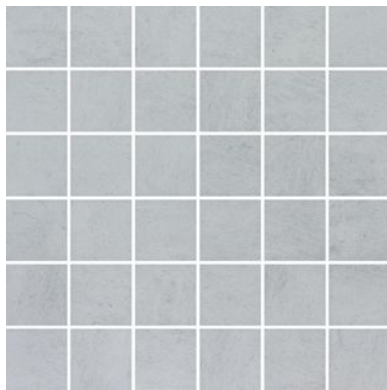

SERIES CINQ

| Glazed Porcelain | Pressed Glazed Porcelain | Concrete

Contemporary tiles in a palette of earthy colors.

PRODUCTS

Cinq 13x13 Black
13"x13" | Pressed Glazed Porcelain

Cinq 13x13 Grey
13"x13" | Pressed Glazed Porcelain

Cinq 13x13 White
13"x13" | Pressed Glazed Porcelain

Cinq 2x2 Black
12"x12" | Glazed Porcelain

Cinq 2x2 Grey
12"x12" | Glazed Porcelain

Cinq 2x2 White
12"x12" | Glazed Porcelain

Cinq 8x10 Black
8"x10" | Pressed Glazed Porcelain

Cinq 8x10 Grey
8"x10" | Pressed Glazed Porcelain

Cinq 8x10 White
8"x10" | Pressed Glazed Porcelain

Cinq 3x8 Black Bullnose
3"x8" | Glazed Porcelain

Cinq 3x8 Grey Bullnose
3"x8" | Glazed Porcelain

Cinq 3x8 White Bullnose
3"x8" | Glazed Porcelain