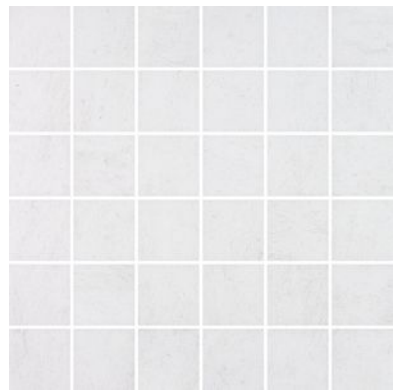

SERIES CINQ

| Glazed Porcelain | Pressed Glazed Porcelain | Concrete

Contemporary tiles in a palette of earthy colors.

PRODUCTS

Cinq 13x13 Black
13"x13" | Pressed Glazed Porcelain

Cinq 13x13 Grey
13"x13" | Pressed Glazed Porcelain

Cinq 13x13 White
13"x13" | Pressed Glazed Porcelain

Cinq 2x2 Black
12"x12" | Glazed Porcelain

Cinq 2x2 Grey
12"x12" | Glazed Porcelain

Cinq 2x2 White
12"x12" | Glazed Porcelain

Cinq 8x10 Black
8"x10" | Pressed Glazed Porcelain

Cinq 8x10 Grey
8"x10" | Pressed Glazed Porcelain

Cinq 8x10 White
8"x10" | Pressed Glazed Porcelain

Cinq 3x8 Black Bullnose
3"x8" | Glazed Porcelain

Cinq 3x8 Grey Bullnose
3"x8" | Glazed Porcelain

Cinq 3x8 White Bullnose
3"x8" | Glazed Porcelain