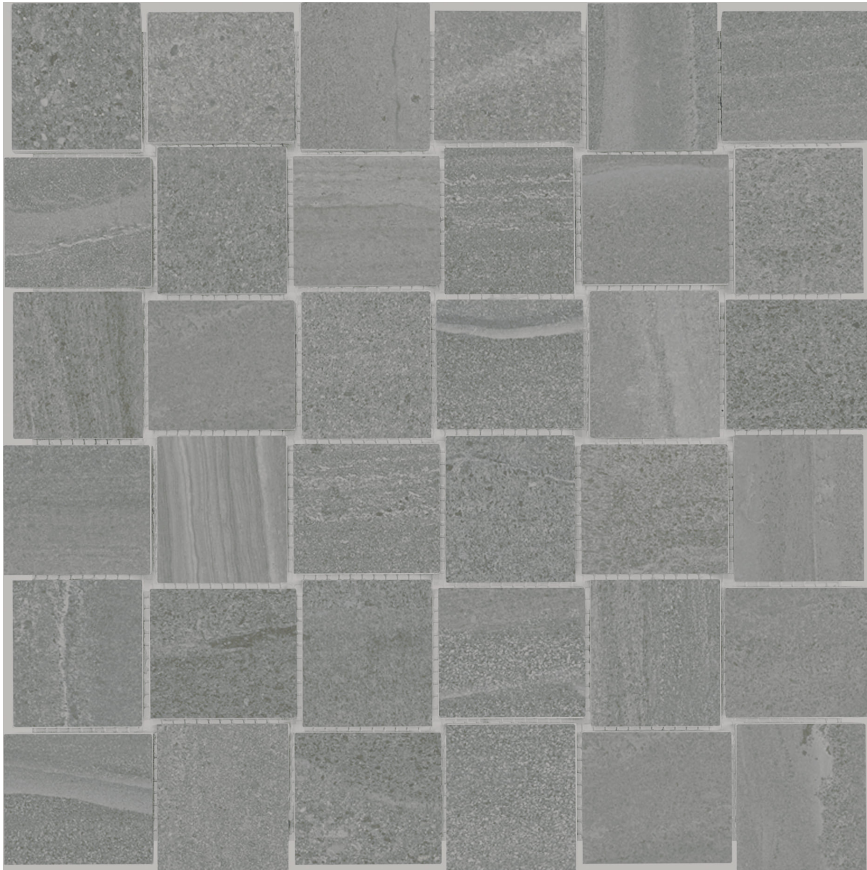

# DAVENPORT 2X2 MICA

---

12"x12" | Pressed Glazed Porcelain | Tile

## TECHNICAL DATA

CODE: AC4501-00810  
NAME: Davenport 2x2 Mica  
SERIES: Davenport  
SIZE: 12"x12"  
FINISH: Matte  
LOOK: Stone Look  
BREAKING STRENGTH:  $\geq 350 \geq 1500$   
CHEMICAL RESISTANCE: CLASS B/CLASS A  
DCOF:  $\geq 0.50$   
FAMILY: Tile  
FROST RESISTANCE: Yes  
PEI: 4  
SHADE VARIATION: V3  
SUITABLE FOR: Indoor| Outdoor  
TYPOLOGY: Pressed Glazed Porcelain  
THICKNESS: 8.4mm  
TYPE OF PIECE: Mosaic  
USE: Floor and Wall  
NOTES: This product is special order and cannot be cancelled, returned, or refunded.