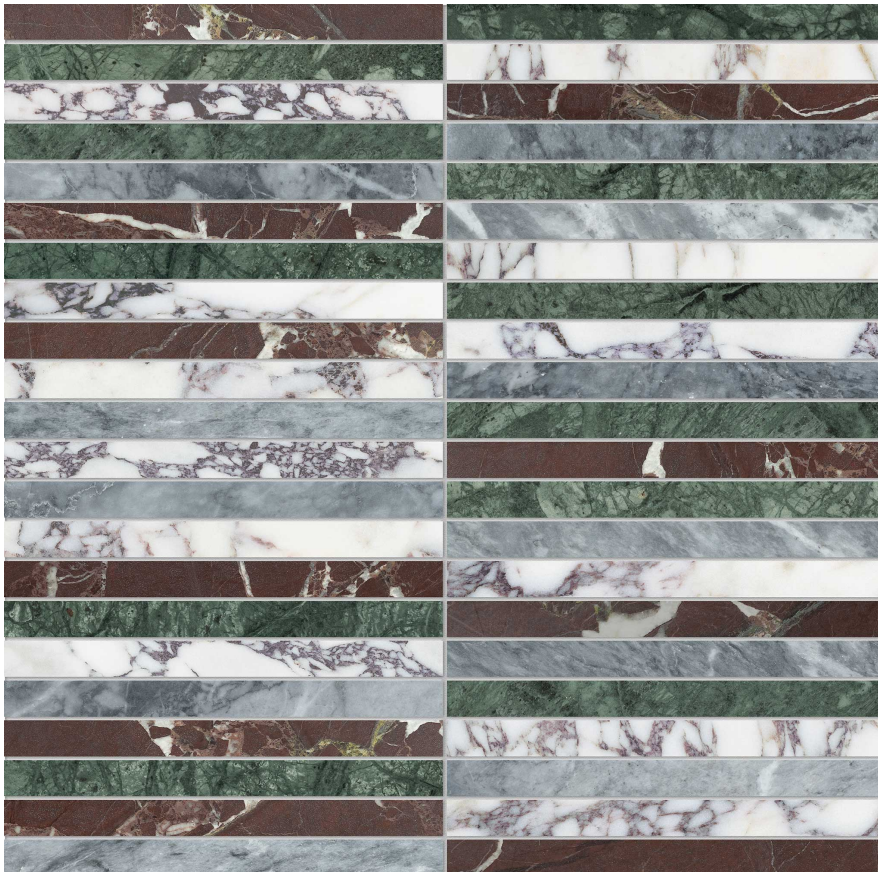

PRODUCT

UTOPIO .5X6 STACKED TROPIC MOSAIC

11.65"x11.8" | Natural Stone | Stone