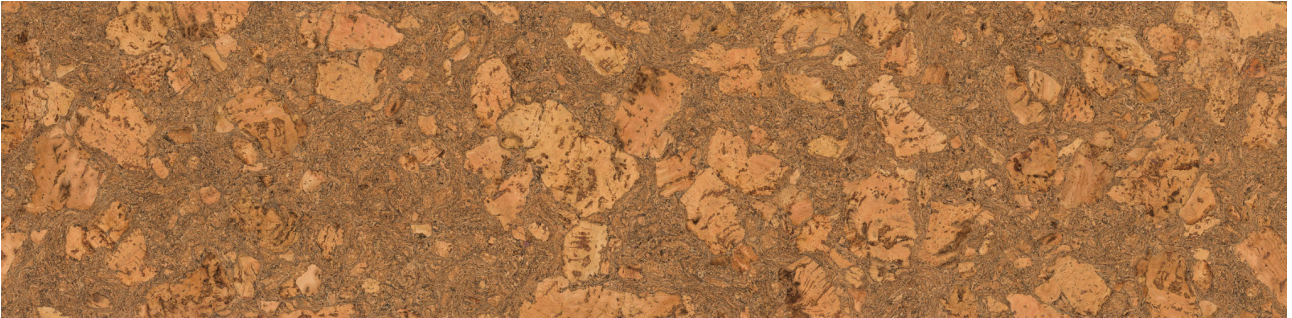

# **CORK CLICK CAPRI**

---

12"x48,6" | HDF | Waterproof Flooring

## TECHNICAL DATA

CODE: LCCORK202009  
NAME: Cork Click Capri  
SERIES: True Earth Cork Click  
SIZE: 12"x48,6"  
FINISH: Matt  
LOOK: Wood Look  
CLICK SYSTEM: UNICLIC system  
COMMERCIAL WARRANTY: Class 33  
CORE BOARD THICKNESS: 7 mm  
FAMILY: Waterproof Flooring  
PAD THICKNESS: 1 mm  
PAD TYPE: Cork Underlayment  
RESIDENTIAL WARRANTY: Class 23  
STYLE: Contemporary  
SUITABLE FOR: Indoor  
SURFACE TEXTURE: Cork  
TYPOLOGY: HDF  
TYPE OF PIECE: Field Tile  
TOTAL THICKNESS: 10 mm  
USE: Floor only  
NOTES: These SKUs are special order and take approximately two weeks to deliver