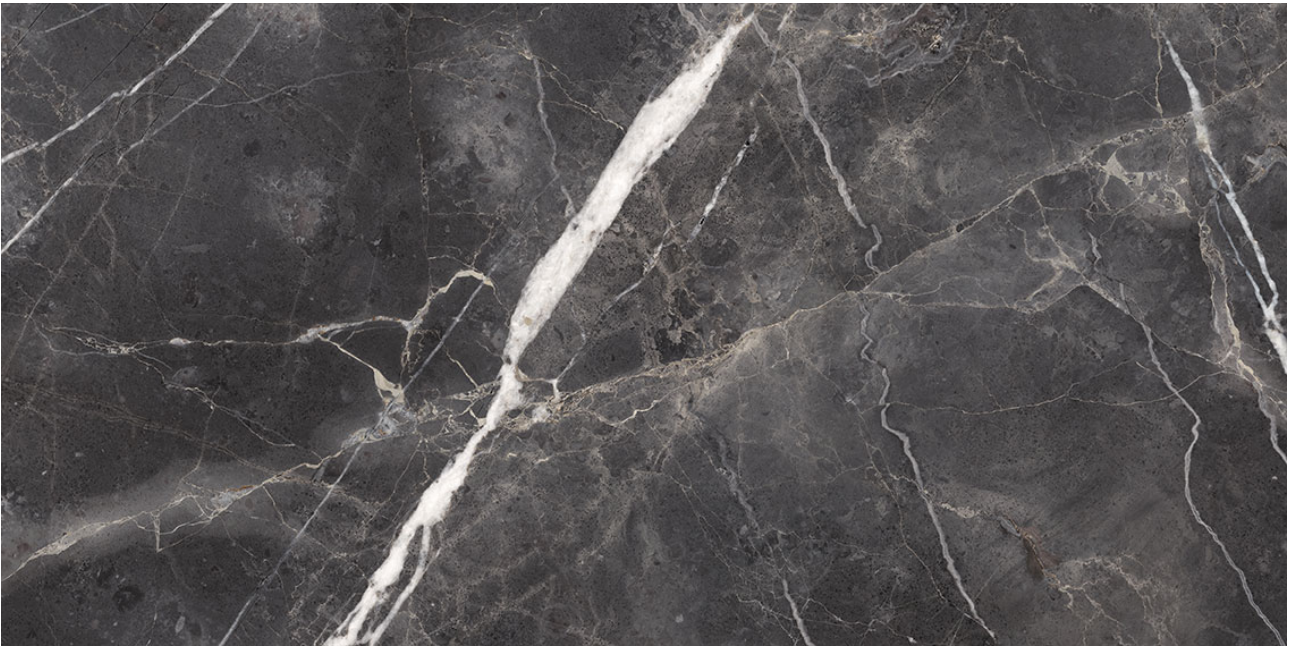

PRODUCT

ROYAL STONEWORKS 24X48 TUSCAN FORGE VEIN

POLISHED

24"x48" | Porcelain | Tile

TECHNICAL DATA

CODE: QUSW-TF-6P
NAME: Royal Stoneworks 24X48 Tuscan Forge Vein Polished
SERIES: Royal Stoneworks
SIZE: 24"x48"
FINISH: Polished
LOOK: Stone Look
EDGE: Rectified
FAMILY: Tile
FROST RESISTANCE: Yes
SHADE VARIATION: V3
STYLE: Contemporary
SUITABLE FOR: Indoor|Shower
TYPOLOGY: Porcelain
TYPE OF PIECE: Field Tile
USE: Floor and Wall