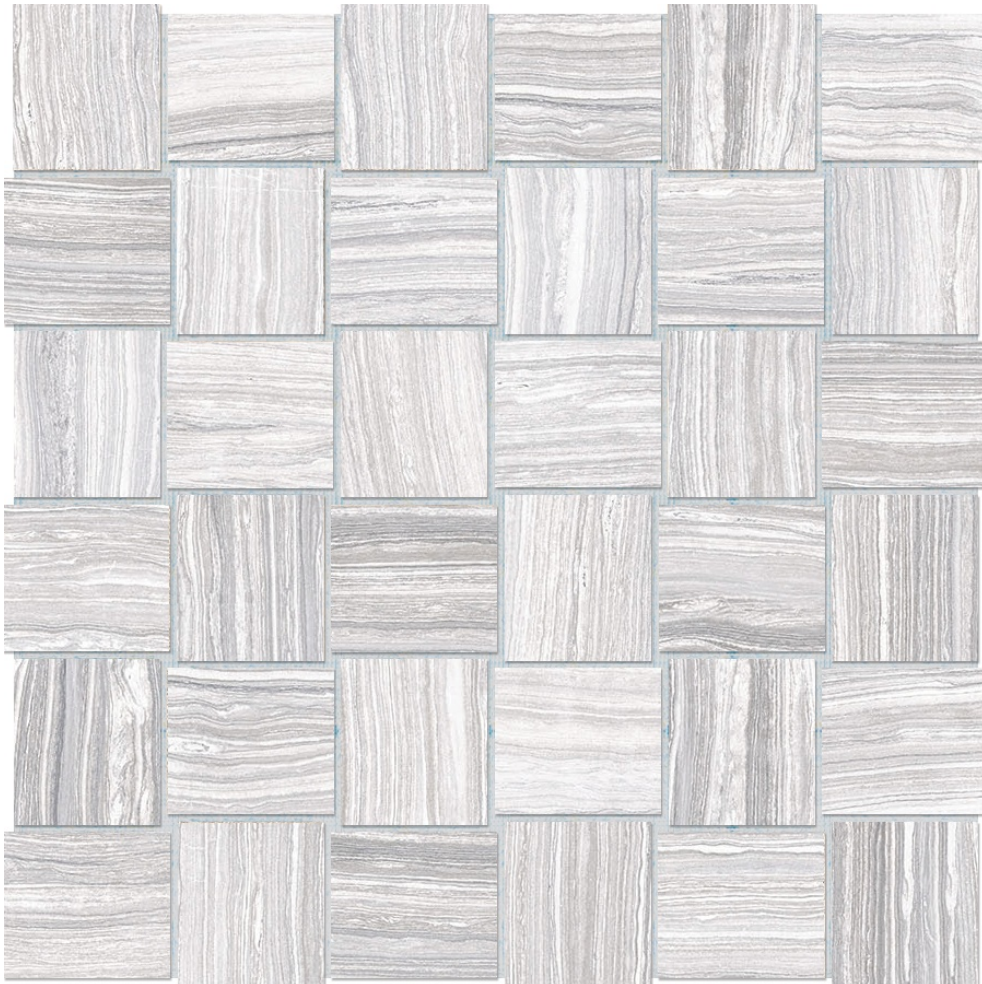

# 2X2 ICE BASKETWEAVE

---

12"x12" | Glazed Porcelain | Tile

## TECHNICAL DATA

CODE: AC4501-00840

NAME: 2x2 Ice Basketweave

SERIES: Eramosa

SIZE: 12"x12"

FINISH: Matt

LOOK: Marble Look

FAMILY: Tile

FROST RESISTANCE: Yes

MOSAIC TYPE: Mesh-Mounted

PEI: 4

STYLE: Contemporary

SUITABLE FOR: Indoor

TPOLOGY: Glazed Porcelain

TYPE OF PIECE: Mosaic

USE: Floor and Wall