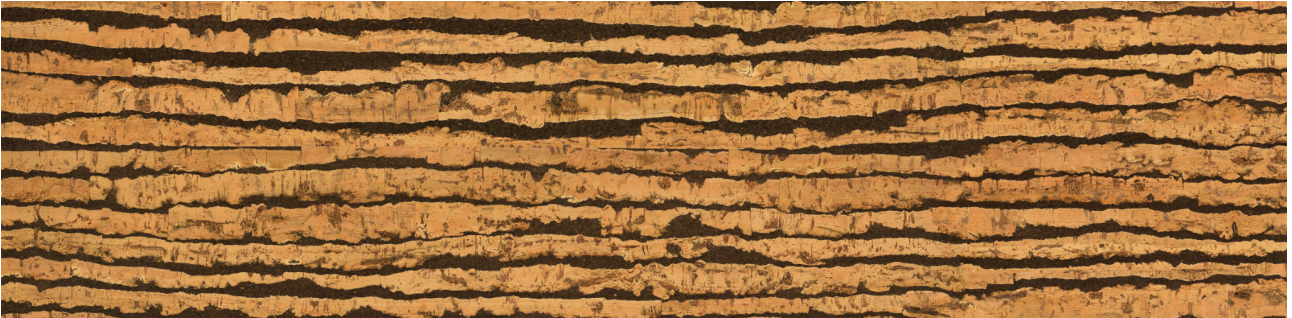

PRODUCT

CORK CLICK LANZAROTE

12"x48,6" | HDF | Waterproof Flooring

TECHNICAL DATA

CODE: LCCORK202011
NAME: Cork Click Lanzarote
SERIES: True Earth Cork Click
SIZE: 12"x48,6"
FINISH: Matt
LOOK: Wood Look
CLICK SYSTEM: UNICLIC system
COMMERCIAL WARRANTY: Class 33
CORE BOARD THICKNESS: 7 mm
FAMILY: Waterproof Flooring
PAD THICKNESS: 1 mm
PAD TYPE: Cork Underlayment
RESIDENTIAL WARRANTY: Class 23
STYLE: Contemporary
SUITABLE FOR: Indoor
SURFACE TEXTURE: Cork
TYPOLOGY: HDF
TYPE OF PIECE: Field Tile
TOTAL THICKNESS: 10 mm
USE: Floor only
NOTES: These SKUs are special order and take approximately two weeks to deliver