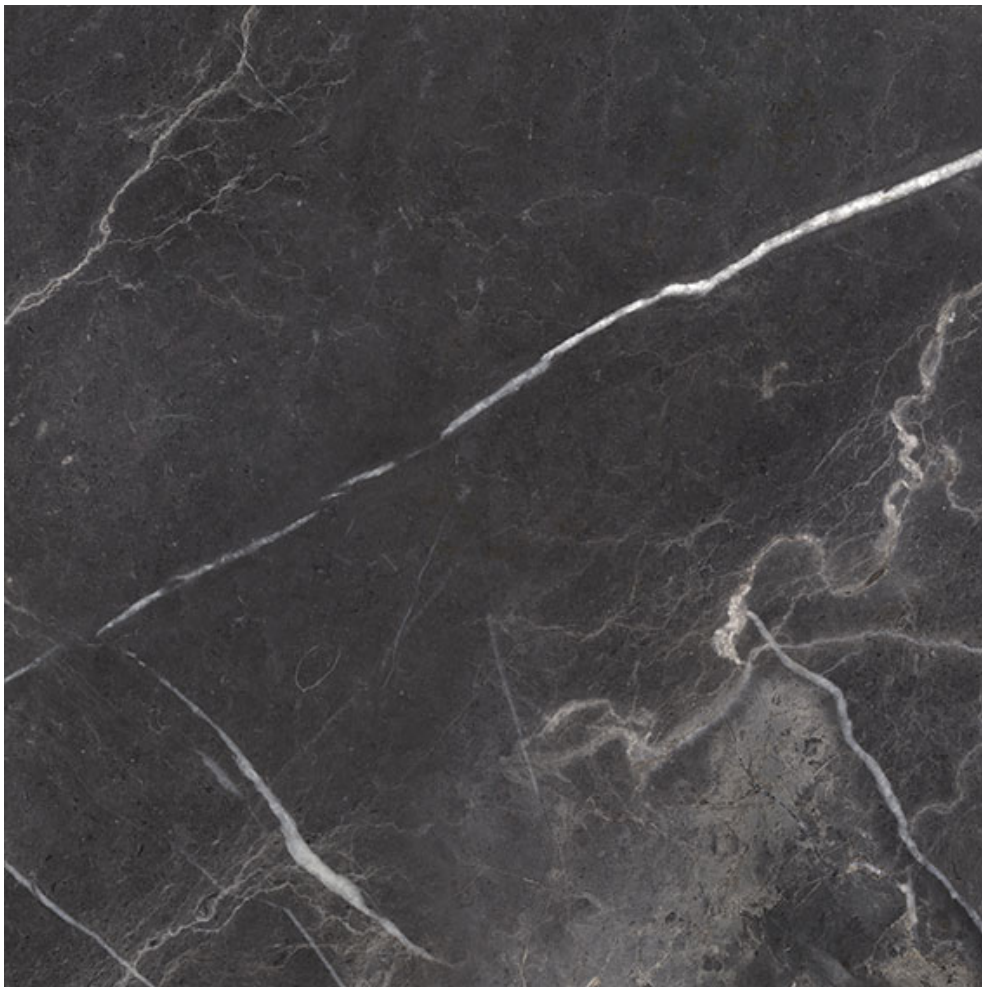

PRODUCT

ROYAL STONEWORKS 24X24 TUSCAN FORGE VEIN

POLISHED

24"x24" | Porcelain | Tile

TECHNICAL DATA

CODE: QUSW-TF-4P
NAME: Royal Stoneworks 24X24 Tuscan Forge Vein Polished
SERIES: Royal Stoneworks
SIZE: 24"x24"
FINISH: Polished
LOOK: Stone Look
EDGE: Rectified
FAMILY: Tile
FROST RESISTANCE: Yes
SHADE VARIATION: V3
STYLE: Contemporary
SUITABLE FOR: Indoor|Shower
TYPOLOGY: Porcelain
TYPE OF PIECE: Field Tile
USE: Floor and Wall