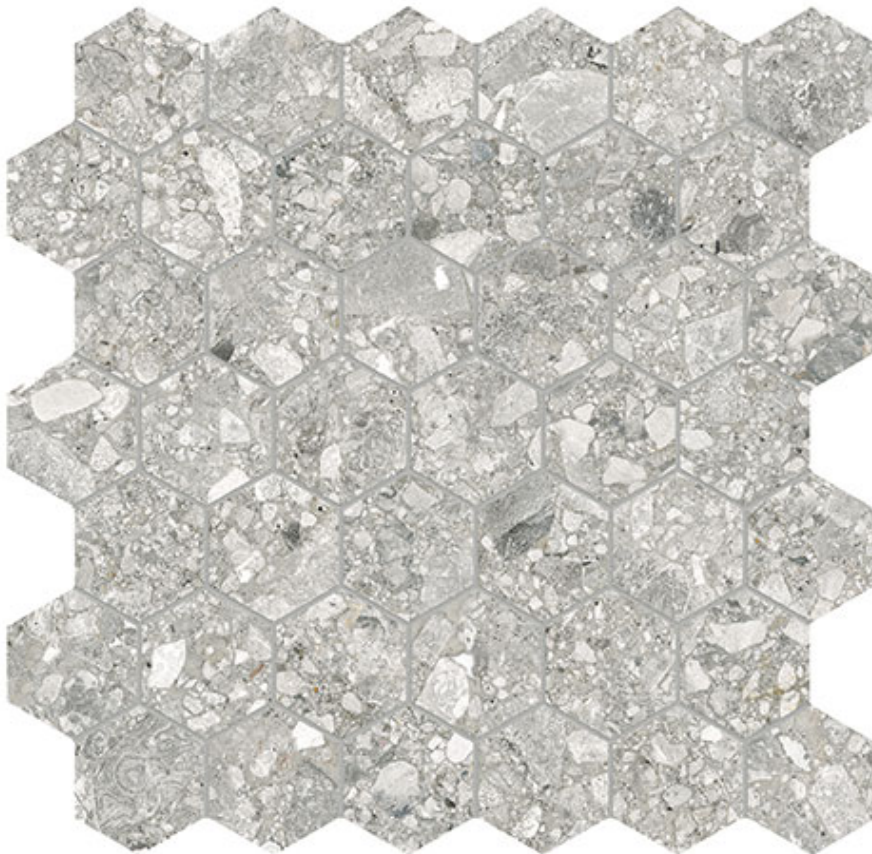

PRODUCT

ROYAL STONWORKS 2\" REGAL FOSSIL VEIN HEX

12"x12" | Porcelain | Tile

TECHNICAL DATA

CODE: QUSW-RF-HX
NAME: Royal Stoneworks 2" Regal Fossil Vein Hex
SERIES: Royal Stoneworks
SIZE: 12"x12"
FINISH: Matt
LOOK: Stone Look
FAMILY: Tile
MOSAIC TYPE: 2"x2"
SHADE VARIATION: V3
STYLE: Contemporary
SUITABLE FOR: Indoor|Shower
TYPOLOGY: Porcelain
TYPE OF PIECE: Mosaic
USE: Floor and Wall