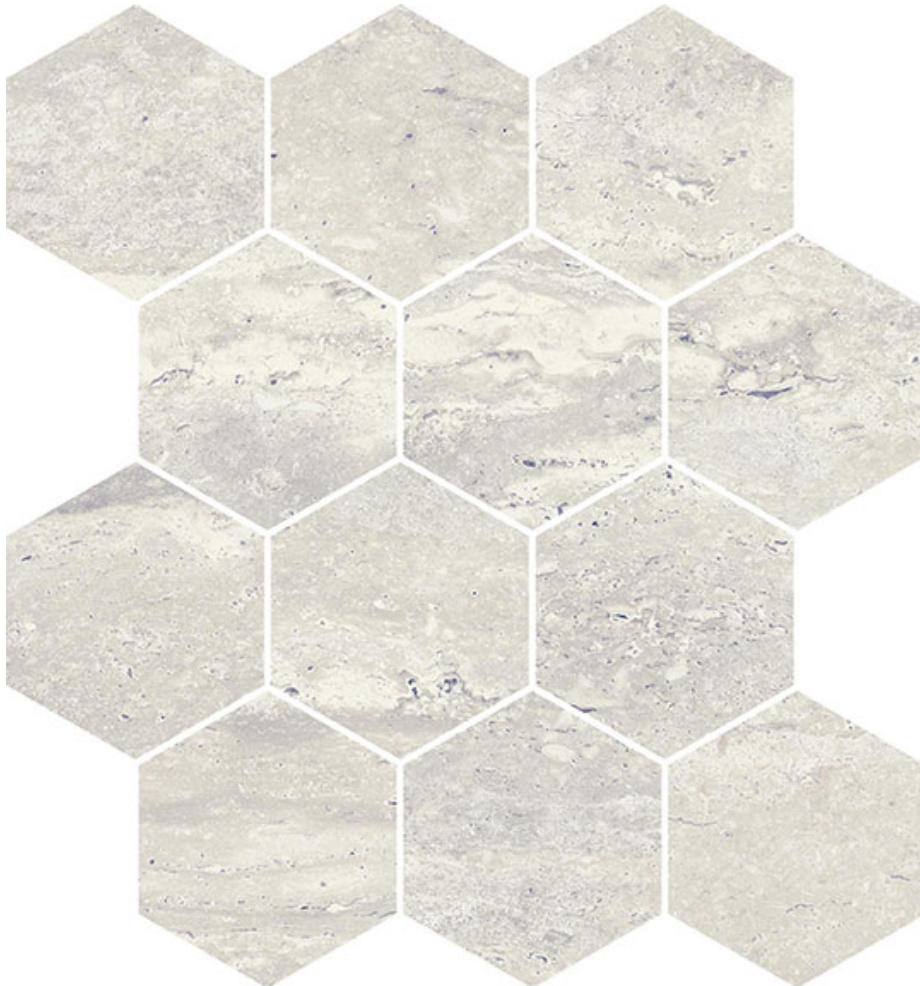

PRODUCT

SATURNIA 3X3 HEX ROMAN MATTE

9"x11" | Porcelain | Tile

GRAPHIC VARIETY

ROOM SCENES

TECHNICAL DATA

CODE: QUSA-RO-HM
NAME: Saturnia 3x3 Hex Roman Matte
SERIES: Saturnia
SIZE: 9"x11"
FINISH: Matt
LOOK: Marble Look
CHEMICAL RESISTANCE: Not affected
DCOF: ≥ 0.42 Wet
EDGE: Rectified
FAMILY: Tile
FROST RESISTANCE: Yes
MOSAIC TYPE: 3"x3"
STAIN RESISTANCE: Not affected
STYLE: Contemporary
TYPOLOGY: Porcelain
THICKNESS: 8
TYPE OF PIECE: Mosaic
USE: Floor and Wall
NOTES: Proudly made in the USA