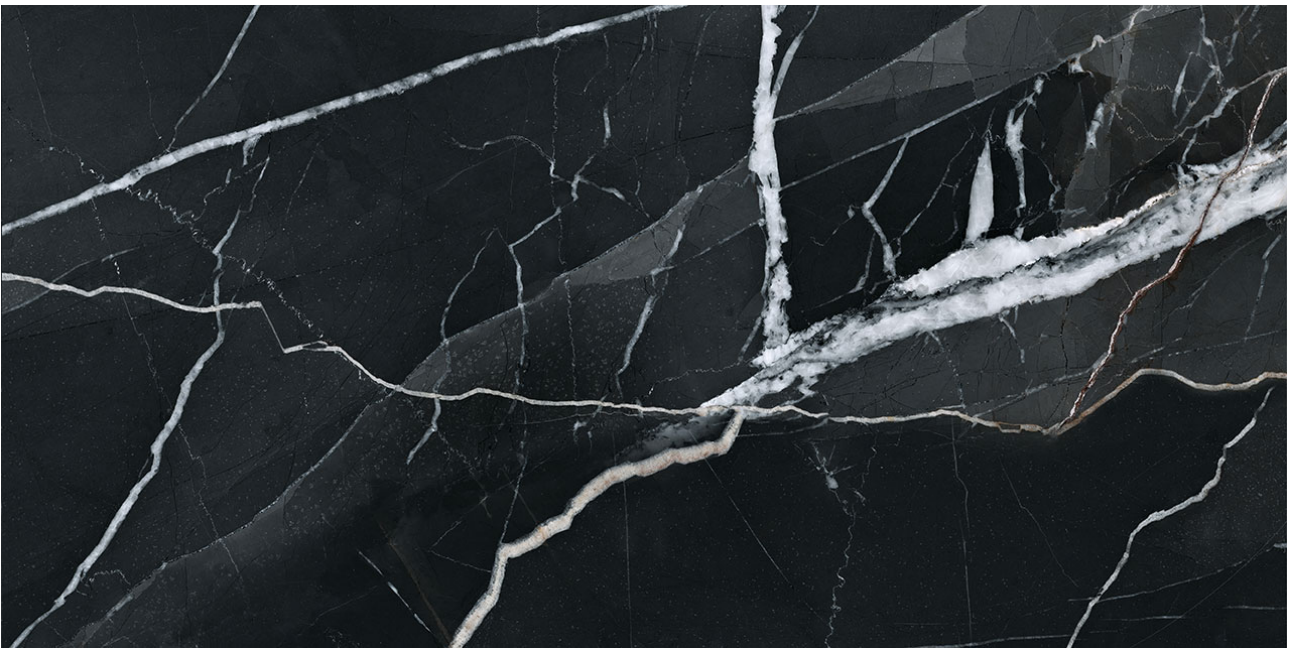

PRODUCT
ROYAL STONWORKS 12X24 REGAL BLACK VEIN
POLISHED

12"x24" | Porcelain | Tile

TECHNICAL DATA

CODE: QUSW-RV-5P
NAME: Royal Stoneworks 12X24 Regal Black Vein Polished
SERIES: Royal Stoneworks
SIZE: 12"x24"
FINISH: Polished
LOOK: Stone Look
EDGE: Rectified
FAMILY: Tile
FROST RESISTANCE: Yes
STYLE: Contemporary
SUITABLE FOR: Indoor|Shower
TYPOLOGY: Porcelain
TYPE OF PIECE: Field Tile
USE: Floor and Wall