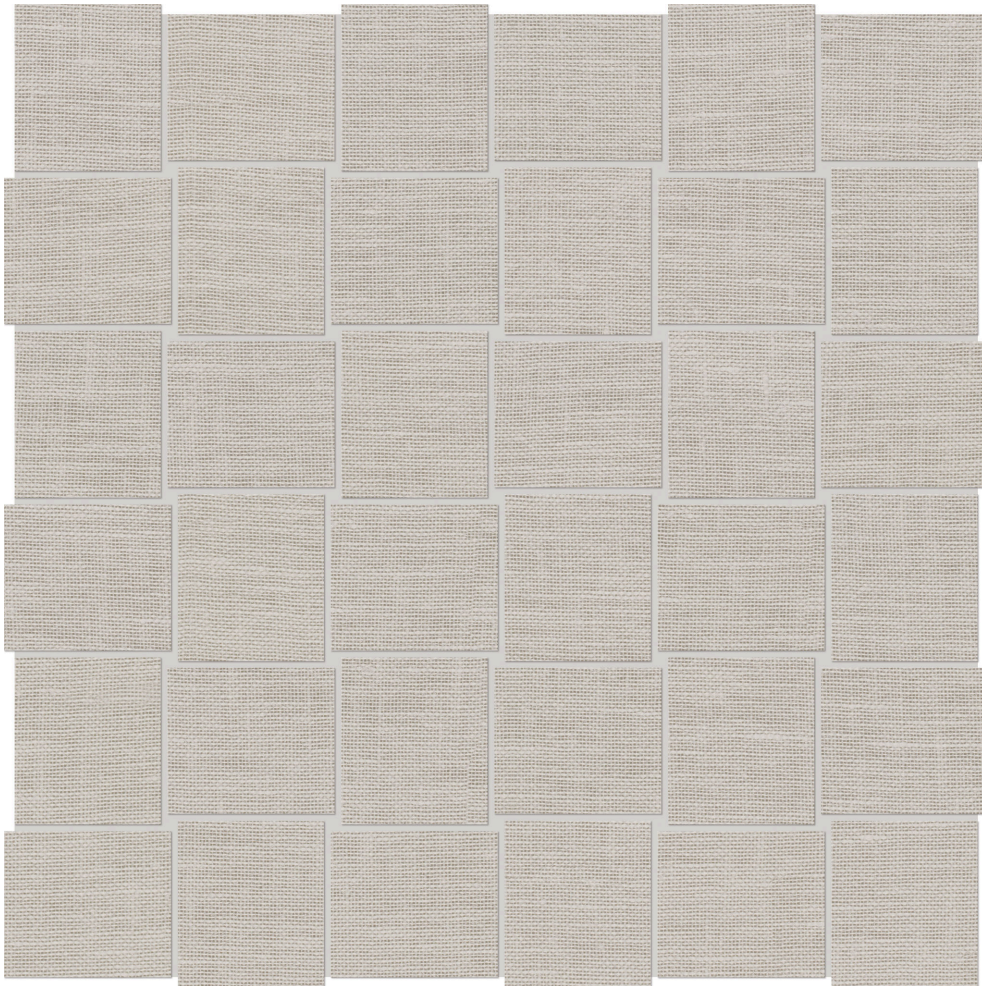

# FABRIKA 2X2 BASKETWEAVE DAMASCUS SILK MATTE

---

12"x12" | Porcelain | Tile

## TECHNICAL DATA

CODE: QUFA-DA-2X2  
NAME: Fabrika 2X2 Basketweave Damascus Silk Matte  
SERIES: Fabrika  
SIZE: 12"x12"  
FINISH: Matt  
LOOK: Textured Look  
FAMILY: Tile  
FROST RESISTANCE: Yes  
MOSAIC TYPE: 2"x2"  
SHADE VARIATION: V1  
STYLE: Contemporary  
SUITABLE FOR: Backsplash| Indoor | Shower  
TYPOLOGY: Porcelain  
TYPE OF PIECE: Mosaic  
USE: Floor and Wall