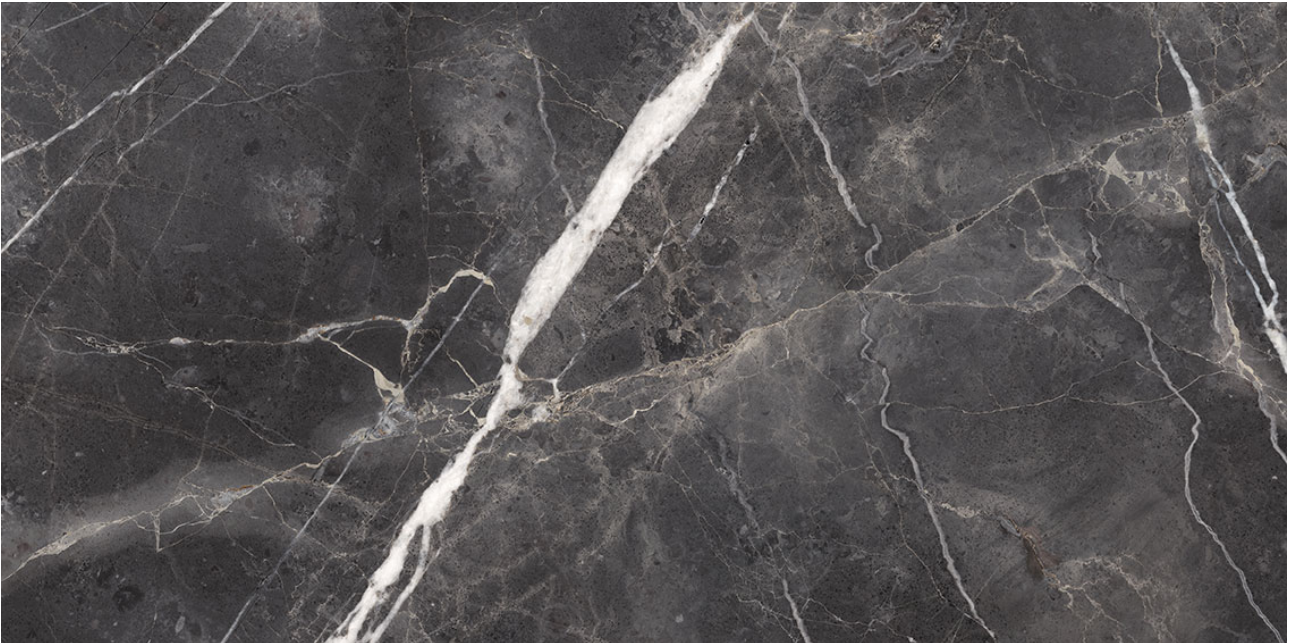

PRODUCT

ROYAL STONeworks 24X48 TUSCAN FORGE VEIN HONED

24"x48" | Porcelain | Tile

TECHNICAL DATA

CODE: QUSW-TF-6H
NAME: Royal Stoneworks 24X48 Tuscan Forge Vein Honed
SERIES: Royal Stoneworks
SIZE: 24"x48"
FINISH: Honed
LOOK: Stone Look
EDGE: Rectified
FAMILY: Tile
FROST RESISTANCE: Yes
SHADE VARIATION: V3
STYLE: Contemporary
SUITABLE FOR: Indoor|Shower
TYPOLOGY: Porcelain
TYPE OF PIECE: Field Tile
USE: Floor and Wall