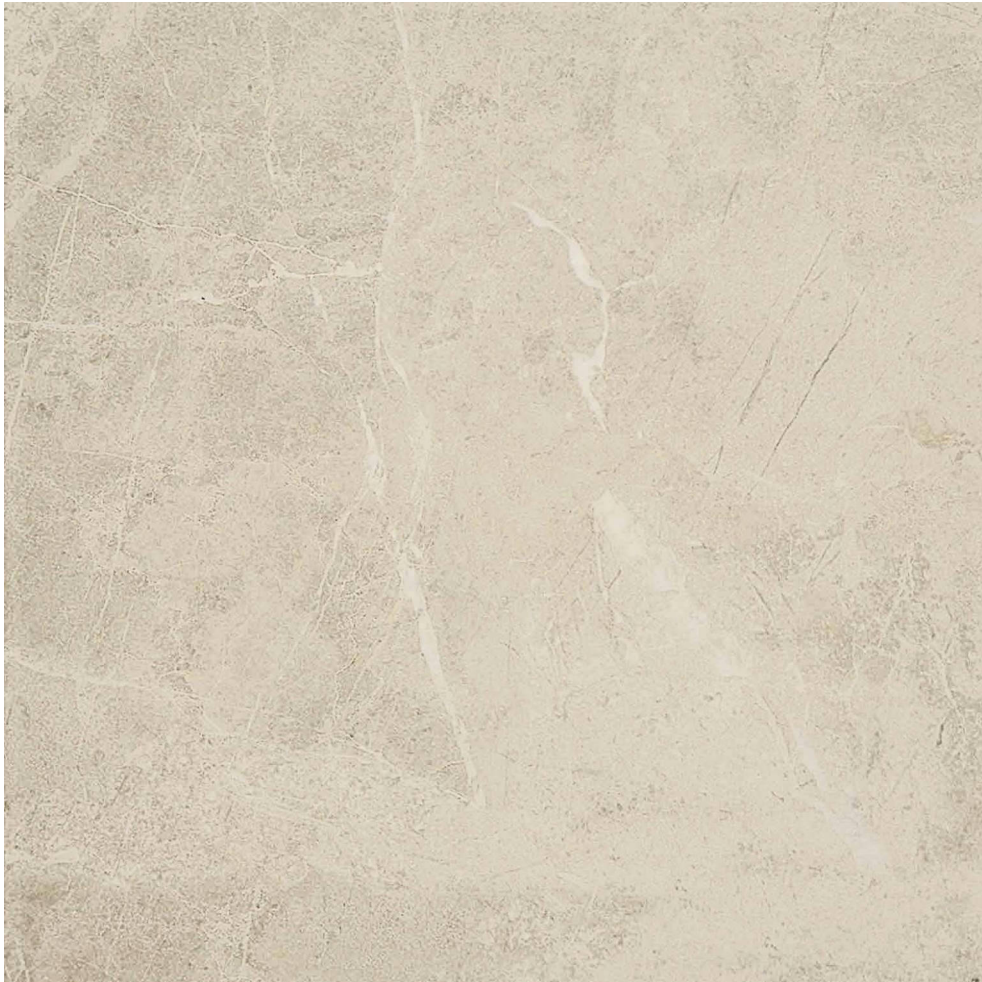

PRODUCT

13X13 IVORY

13"x13" | Glazed Porcelain | Tile

GRAPHIC VARIETY

TECHNICAL DATA

CODE: AC65-014
NAME: 13X13 Ivory
SERIES: Regency
SIZE: 13"x13"
FINISH: Matt
LOOK: Marble Look
FAMILY: Tile
FROST RESISTANCE: Yes
PEI: 4
STYLE: Classic
SUITABLE FOR: Indoor|Shower
TYPOLOGY: Glazed Porcelain
TYPE OF PIECE: Field Tile
USE: Floor and Wall